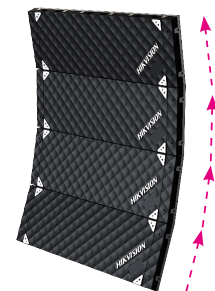

## Curve Splicing with Cut Edges

### Short Edge

Outer right-angle splicing (default feature)

## Staggered Splicing

Staggered splicing of units with a width of 250 mm, creating innovative screen shapes