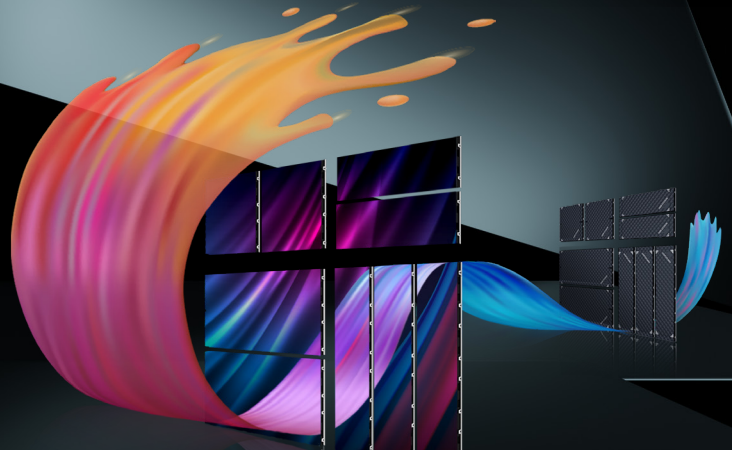

# FLEX SERIES

Brighten Every Moment

Indoor LED Displays

Creative Splicing

Ultra-Thin

Die-Cast Aluminum

## Easy Installation with 90° Rotation

More accurate and easier splicing, compatible with diverse resolutions

The LED cabinet rotates 90° clockwise

The LED module rotates 90° counterclockwise

## Curve Splicing with Cut Edges

## Mixed Splicing

Mixed splicing of different modules of the same pixel pitch to create a complete video wall