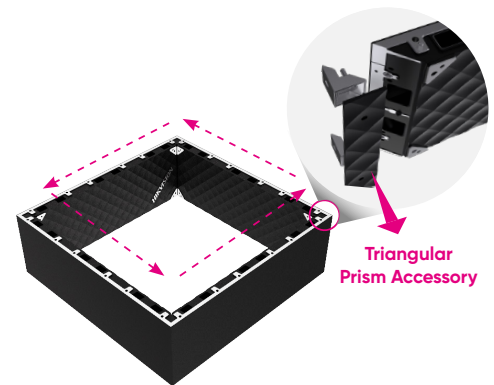

## Easy Installation with 90° Rotation

More accurate and easier splicing, compatible with diverse resolutions

The LED cabinet rotates 90° clockwise

The LED module rotates 90° counterclockwise

## Curve Splicing with Cut Edges

### Short Edge

Outer right-angle splicing (default feature)

## Staggered Splicing

Staggered splicing of units with a width of 250 mm, creating innovative screen shapes