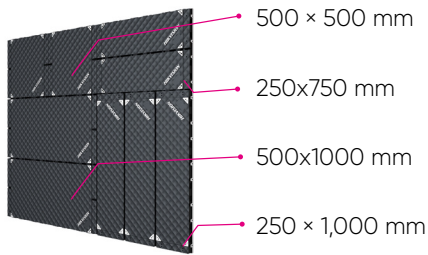

### Short Edge

Outer right-angle splicing (default feature)

## Staggered Splicing

Staggered splicing of units with a width of 250 mm, creating innovative screen shapes

### Long Edge

Up to 10° outer-arc splicing (customizable feature)

## Mixed Splicing

Mixed splicing of different modules of the same pixel pitch to create a complete video wall