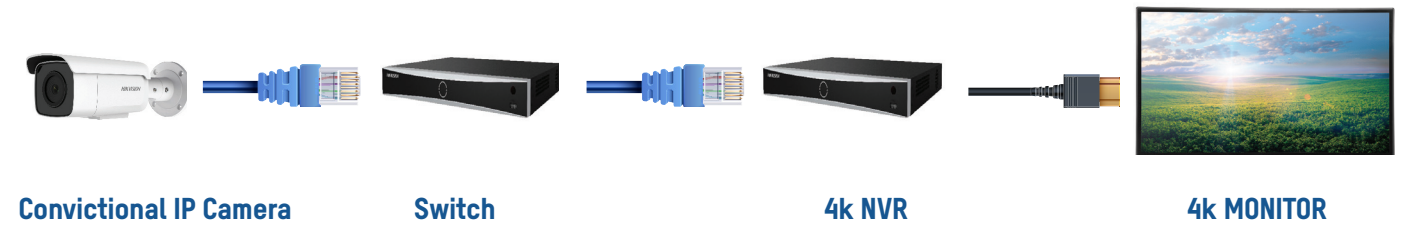

4K PRODUCT SOLUTION

4k NVR

4k MONITOR

Network Cable

HDMI Cable