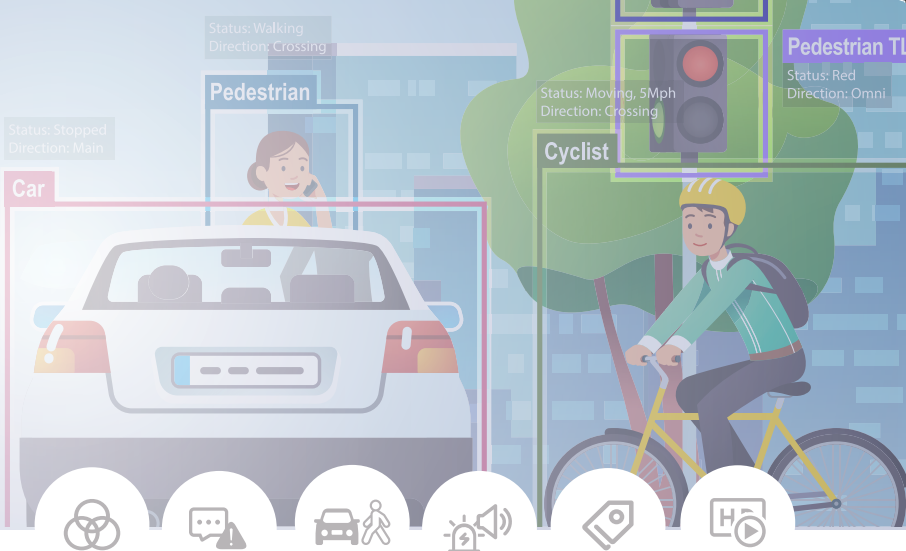

AcuSense SOLUTIONS