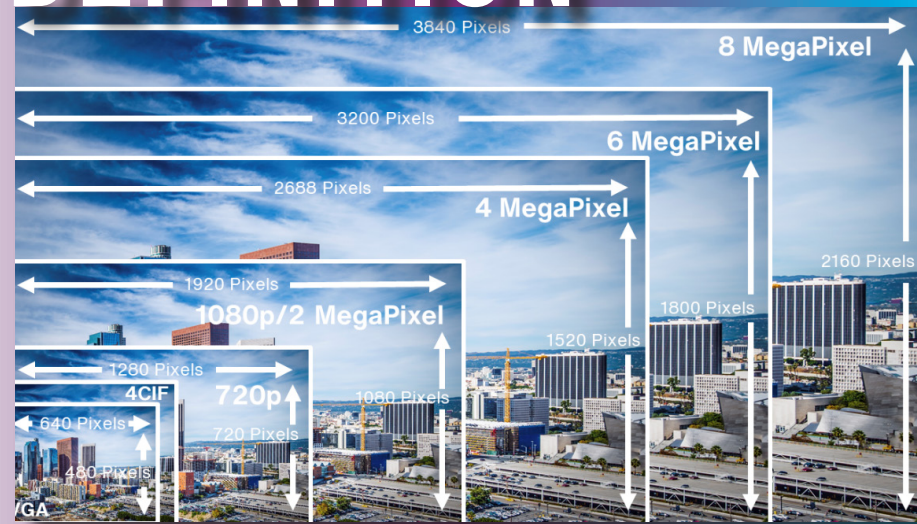

TREND ULTRA HIGH DEFINITION

DEVELOPING OF RESOLUTION IN VIDEO SECURITY INDUSTRY