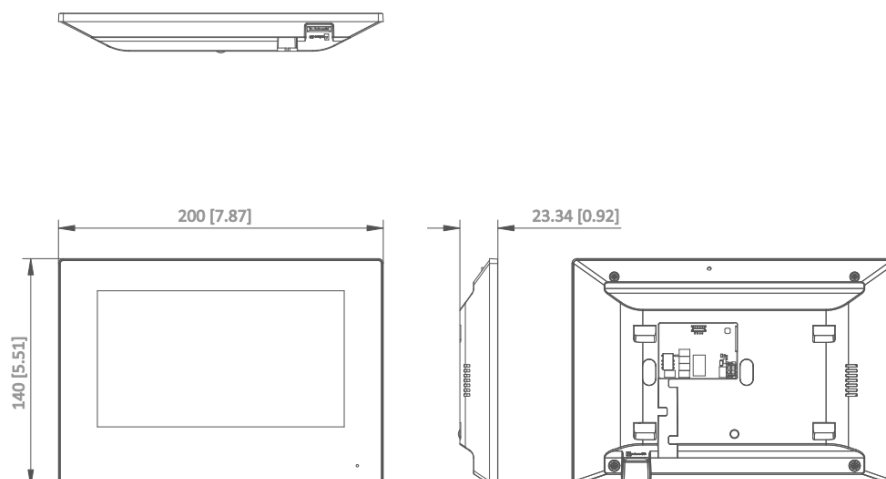

USB	/
TF card	Support TF card, up to 128 G
Alarm output	/
Lock control	2 relays, Max. 30 VDC 0.3 A
General	
Button	/
Installation	Surface mounting
Indicator	/
Weight	Net weight: 350 g Gross weight: 675 g
Protective level	/
Working temperature	-10 °C to 55 °C (14 °F to 131 °F)
Working humidity	10% to 90% (no-condensing)
Dimension (W × H × D)	200 mm × 140 mm × 15.1 mm (7.9" × 5.5" × 0.6")
Battery	/
Application environment	Indoor
Power consumption	≤ 5 W
Language	English, Russian, Bulgarian, Hungarian, Greek, German, Italian, Czech, Slovak, French, Polish, Dutch, Portuguese (Brazil), Spanish, Hebrew, Romanian, Turkish, Estonian, Danish, Swedish, Norwegian, Finnish, Vietnamese, Croatian, Slovenian, Serbian, Arabic, Portuguese (Portugal), Lithuanian, Uzbek, Kazakh, Mongolian, Ukrainian

▪ **Available Model**

DS-KH6330-TE1

▪ **Dimension**

Unit:mm [inch]

SCALE 1:1