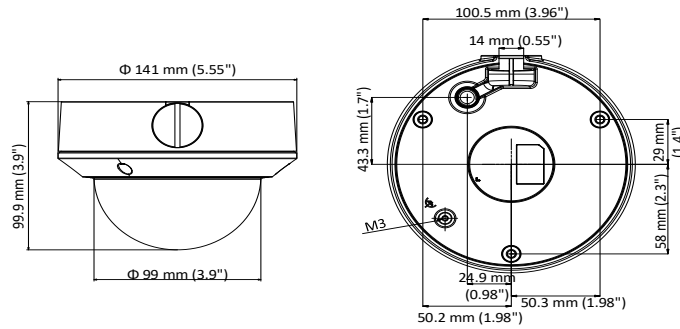

## Available Model

DS-2CD3721G0-IZSUHK (2.7 mm to 13.5 mm)

**Dimension**

**Accessory**

**D20-AP(White)**  
Adapter Plate

**DS-1273ZJ-135**  
Wall Mount

**DS-1273ZJ-135B**  
Wall Mount

**DS-1280ZJ-DM21**  
Junction Box