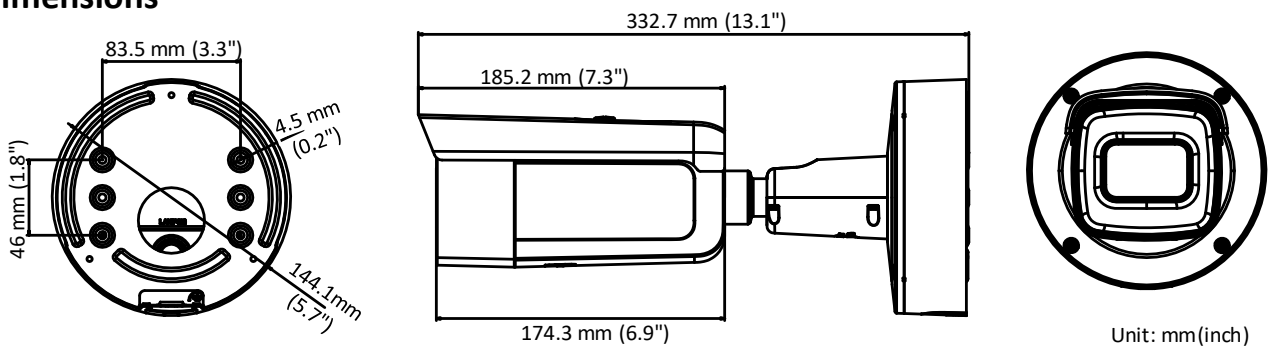

Power Consumption and Current	12 VDC, 1.2 A, max. 14.4 W PoE (802.3at, 42.5V to 57V), 0.5 A to 0.3 A, max. 18 W
Protection Level	IP67, IK10
Material	Metal
Dimensions	Φ144.1 × 332.7 mm (Φ5.7" × 13.1")
Weight	Camera: approx. 1893 g (4.2 lb.)

Dimensions

Accessories

**DS-1475ZJ-SUS**

Vertical Pole Mount

**DS-1476ZJ-SUS**

Corner Mount

**DS-1275ZJ-S-SUS**

Vertical Pole Mount