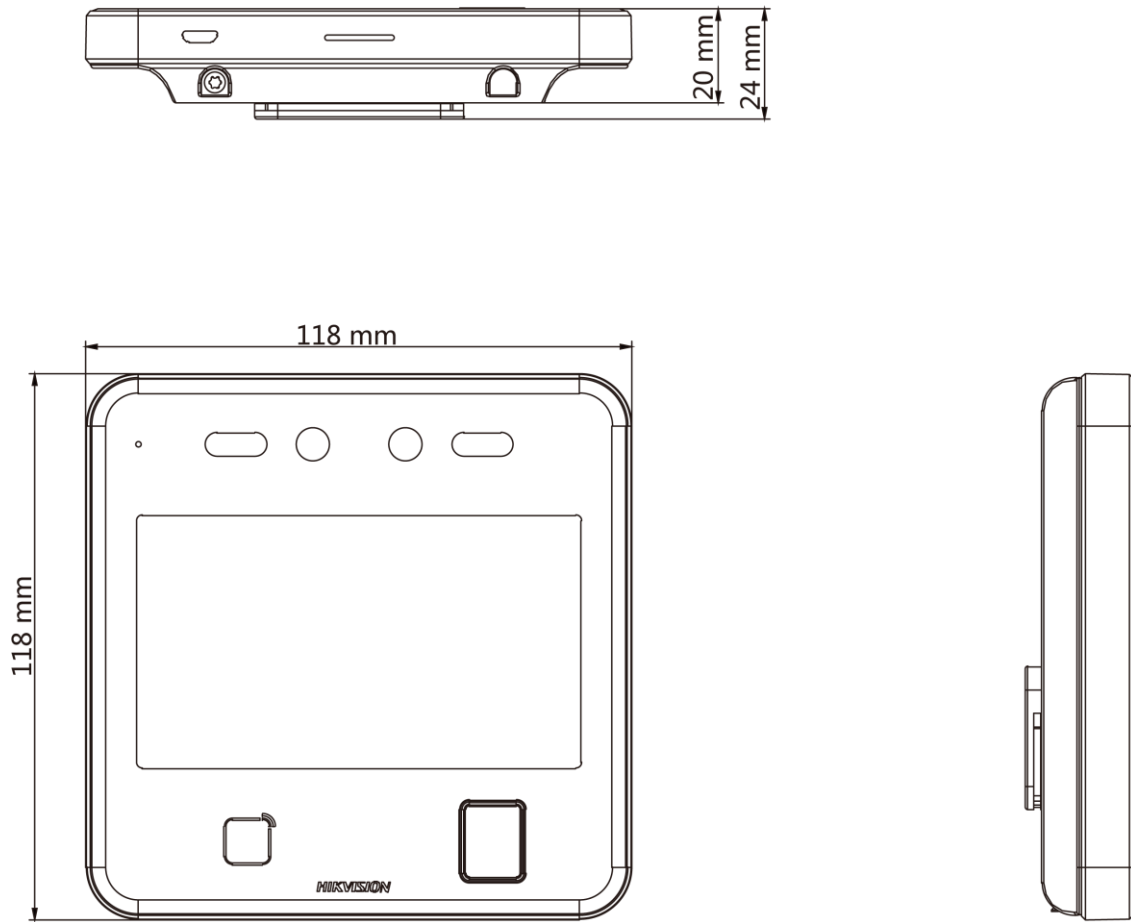

▪ **Dimension**

▪ **Accessory**

▪ **Optional**

DS-KAB642-D 642 Bracket	DS-KAB671-P2 Stand Stick