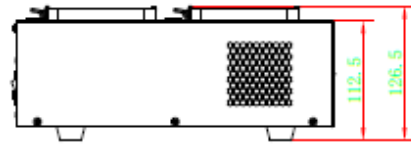

▪ Specification

Storage	
HDD	Up to 4 disk(s) (Max. 8 TB for each disk) and default 2 TB
RAM	2 GB
Network	
Protocol	HTTPS, FTP, NTP, SADP, ISAPI
Interface	
Indicator	Power indicator, hard disk indicator, network indicator, 8 indicator(s) for charging/working/recording/exception
Button	Power
General Interface	1 × USB 3.0
Body Camera Access Number	Up to 8 body camera(s)
Base Parameters	5 VDC, 1.5 A for each channel, rate ≥ 8 MB/s
General	
Operating System	Linux
Power	100 to 240 VAC, max. 250 W
Operating Condition	-10 °C to 55 °C (-14 °F to 131 °F). Humidity 95% or less (non-condensing)
Dimensions	400 mm × 300 mm × 124 mm (15.75" × 11.81" × 4.88")
Weight	7.1 kg (15.65 lb.)
Installation Method	Desk-mounted
Client	HikCentral Pro, HikCentral Master
Web Browser	Plug-in required live view: IE 10+, Plug-in free live view: Chrome 57.0+, Firefox 52.0+
Speaker	1 build-in speaker
Approval	
EMC	CE-EMC: EN 55032: 2015, EN 61000-3-3: 2013, EN 50130-4: 2011 +A1: 2014, EN 61000-3-2: 2014
Safety	CE-LVD: EN 62368-1: 2014/A11: 2017, CB: IEC 62368-1: 2014+A11

▪ Dimension

Unit: mm

Headquarters

No.555 Qianmo Road, Binjiang District,
Hangzhou 310051, China
T +86-571-8807-5998
www.hikvision.com

Follow us on social media to get the latest product and solution information.