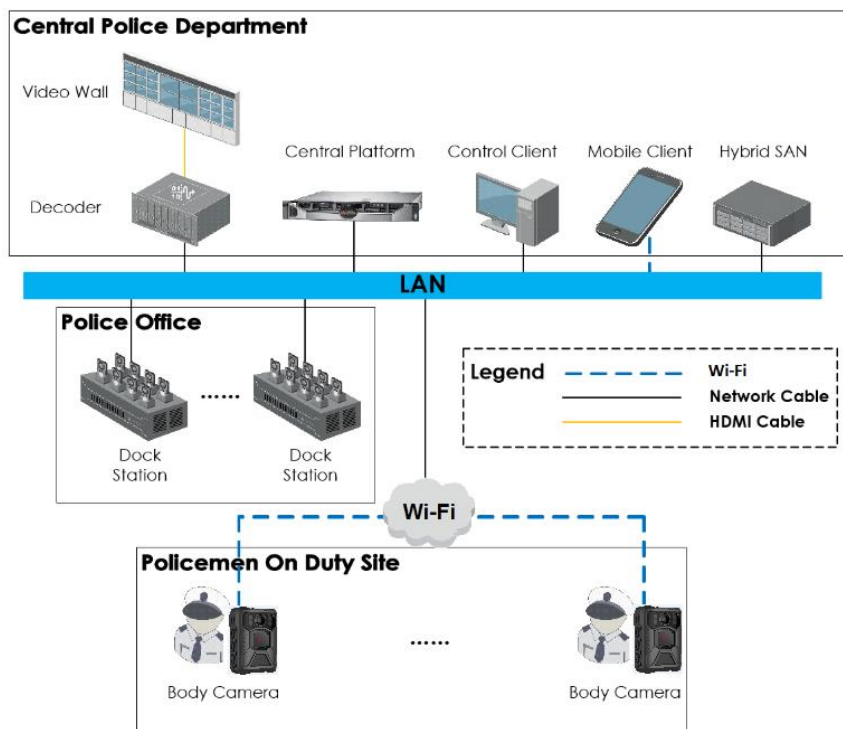

Typical Application

▪ Available Model

DS-MDS001//UHK/2T (DS-MH2211)

DS-MDS001//UHK/2T (DS-MH2211)

DS-MDS001//UHK/2T (MCW407)

DS-MDS001//UHK/2T/TYPEC (DS-MH2311)

DS-MDS001//UHK/2T/TYPEC (MCW407)

DS-MDS001//UHK/2T/TYPEC (DS-MCW406)