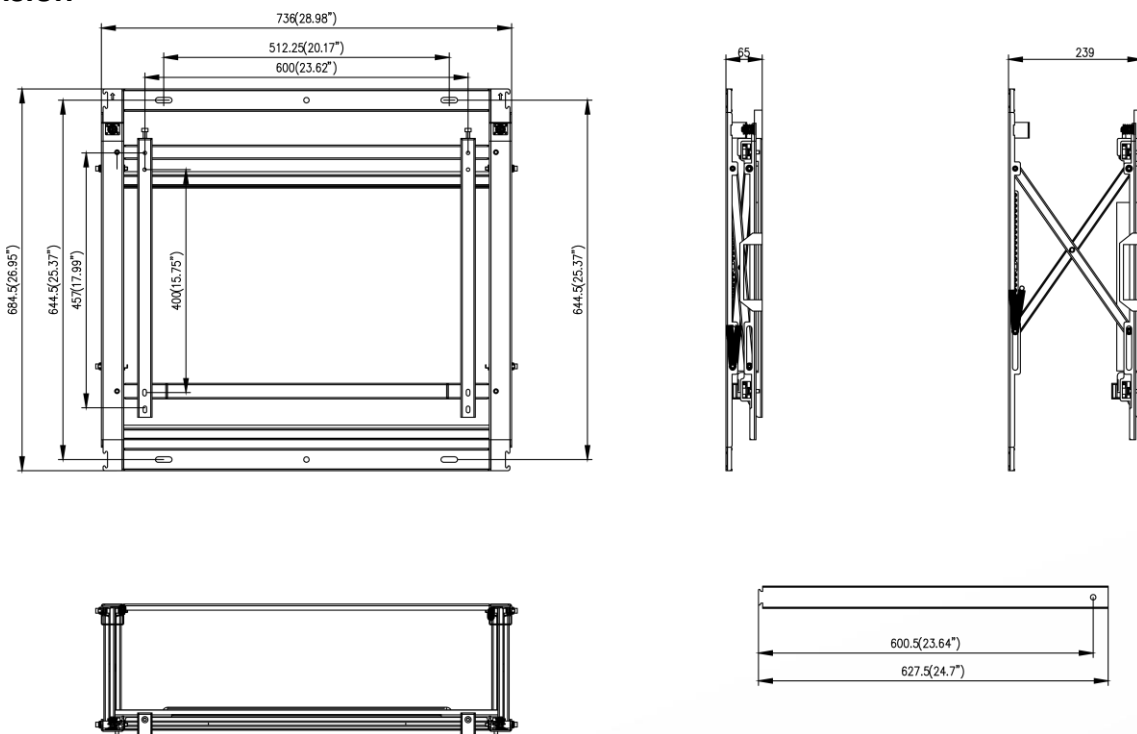

**DS-DN5501W(UHK)**  
**LCD Display Wall-mounted Bracket**

- Solid steel structure, preventing screen bending or twisting
- Accurate Screen Positioning
- Expandable Pop-Out Mechanism
- Cold-rolled steel plate (SPCC)
- Fast Release Lock
- Secure Pop-Out Locking System
- Quick and easy installation
- Hydraulic or Push-Pull Video Wall Brackets
- Front maintenance

## ▪ Specification

General	
VESA	600 (H) mm × 400 (V) mm
Dimension (W × H × D)	736 mm × 684.5 mm × 65 mm (28.98" × 26.95" × 2.56")
Gross Weight	14 ± 0.5 Kg (30.86 ± 1.1 lb)
Net Weight	12.6 ± 0.5 Kg (27.78 ± 1.1 lb)
Default Parameters	
Color	Black
Material	Cold-rolled steel plate (SPCC)
Surface Treatment	Electrostatic spraying

## ▪ Dimension