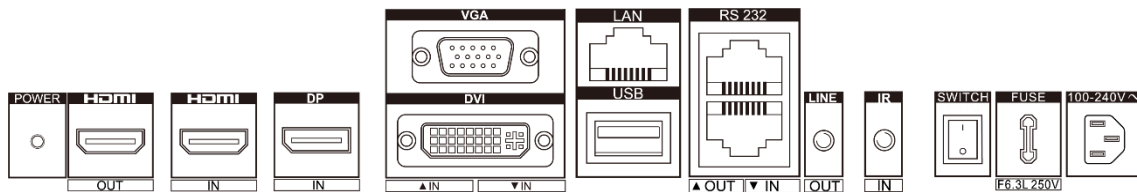

Packing List

LCD display × 1, power cable × 1, network cable × 1, 2-meter HDMI cable × 1, screw × 4, remote control × 1, IR receiver × 1, RS-232 converter × 1, quick start guide (multilingual) × 1, quick start guide (English) × 1

Available Model

DS-D2055HR-G

Physical Interface

Interface	Description	Interface	Description
POWER	Power indicator	DVI IN	DVI-I input interface for digital signals
LINE OUT	Audio output interface for analog signals	RS 232 OUT	Serial loopback output interface
HDMI OUT	HDMI output interface for digital signals	RS 232 IN	Serial input interface
HDMI IN	HDMI input interface for digital signals	USB	USB interface
DP IN	DP input interface for digital signals	IR	IR input interface
VGA IN	VGA input interface for analog signals	SWITCH	Switch button