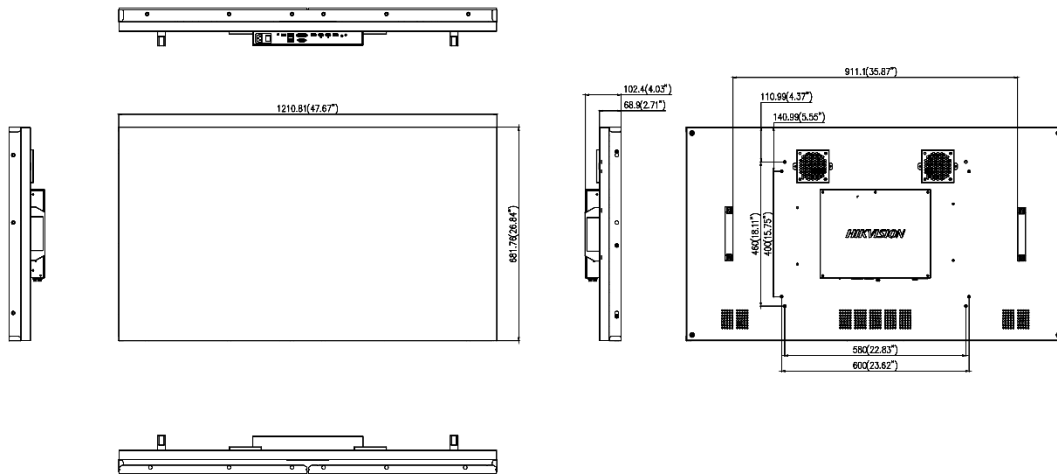

## ▪ Specification

	Model	DS-D2055HR-G
<b>Display</b>	Screen Size	55 inch
	Active Display Area	1209.63 (H) mm × 680.34 (V) mm
	Backlight	Direct-lit LED backlight, IPS
	Pixel Pitch	0.63 mm
	Physical Seam	0.88 mm
	Bezel Width	0.44 mm (top/left), 0.44 mm (bottom/right)
	Resolution	1920 × 1080@60 Hz (downward compatible)
	Brightness	700 cd/m <sup>2</sup>
	Viewing Angle	Horizontal 178°, vertical 178°
	Color Depth	10 bit, 1.07 B
	Contrast Ratio	1100:1
	Response Time	8 ms
	Color Gamut	72% NTSC
	Surface Treatment	Haze 28%, 2H
<b>Interface</b>	Video & Audio Input	VGA × 1, HDMI × 1, DVI × 1, DP × 1, USB × 1
	Video & Audio Output	HDMI × 1
	Control Interface	RS232 IN × 1, RS232 OUT × 1
<b>Power</b>	Power Supply	100-240 VAC, 50/60 Hz
	Power Consumption	≤ 230 W
	Standby Consumption	≤ 0.5 W
<b>Working Environment</b>	Working Temperature	0°C to 40°C (32°F to 104°F)
	Working Humidity	10% to 90% RH (non-condensing)
	Storage Temperature	-20°C to 60°C (-4°F to 140°F)
	Storage Humidity	10% to 90% RH (non-condensing)
<b>General</b>	Casing Material	SECC
	VESA	600 (H) mm × 400 (V) mm
	Product Dimension (W × H × D)	1210.81 mm × 681.76 mm × 68.9 mm (47.67" × 26.84" × 2.71")
	Package Dimension (W × H × D)	Carton with two displays: 1404 mm × 910 mm × 464 mm (55.28" × 35.83" × 18.27") Carton with a single display: 1404 mm × 910 mm × 464 mm (55.28" × 35.83" × 18.27")
	Net Weight	23.9 ± 0.5 kg (52.69 ± 1.1 lb) for single display
	Gross Weight	Carton with two displays: 60.18 ± 0.5 kg (132.67 ± 1.1 lb) Carton with a single display: 36.24 ± 0.5 kg (79.9 ± 1.1 lb)

## Dimension

Distributed by