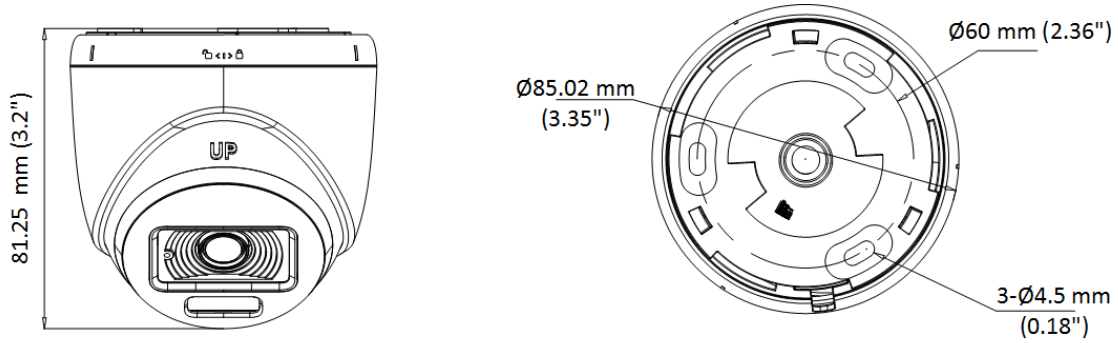

DS-2CE70KF0T-PFS

▪ **Dimension**

▪ **Accessory**

▪ **Optional**

DS-1275ZJ-SUS Vertical pole mount	DS-1272ZJ-110-TRS Wall mount	DS-1280ZJ-XS Junction box	DS-1276ZJ-SUS Corner mount