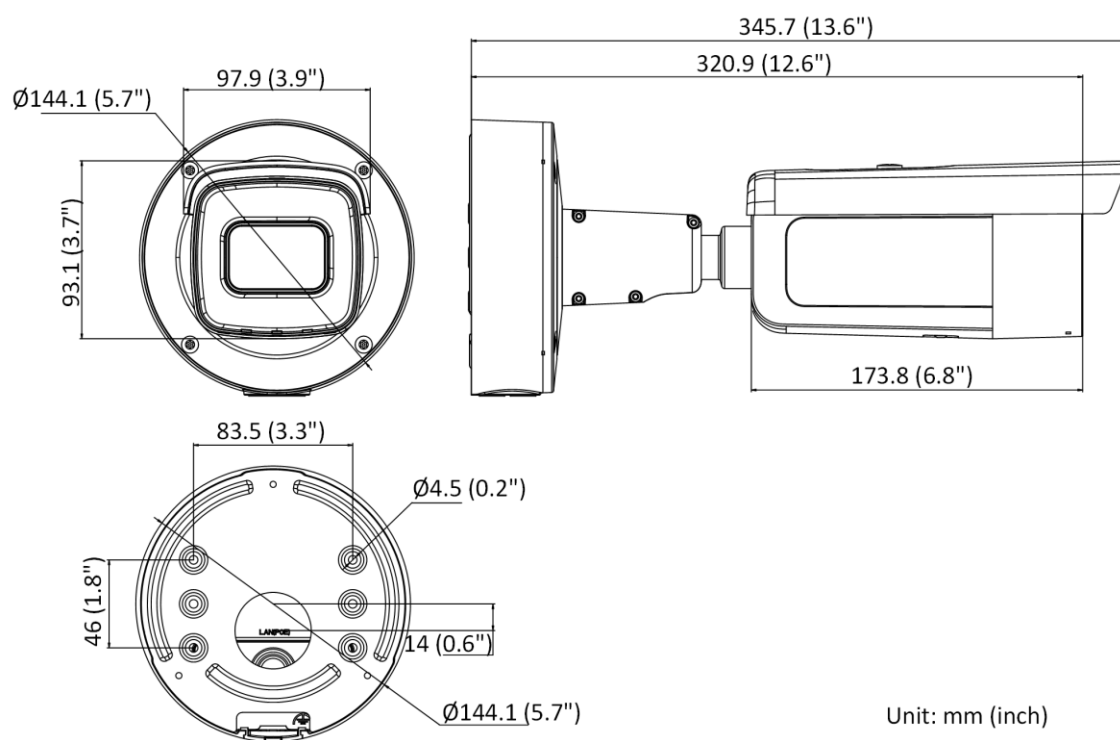

▪ Available Model

DS-2CD3686G2-IZS (2.7 to 13.5 mm, 7 to 35 mm)

▪ Dimension

- Accessory
- Optional

DS-1275ZJ-S-SUS Vertical Pole Mount	DS-2251ZJ Pendant Mount	DS-1476ZJ-SUS Corner Mount
		

Headquarters

No.555 Qianmo Road, Binjiang District,
Hangzhou 310051, China
T +86-571-8807-5998
www.hikvision.com