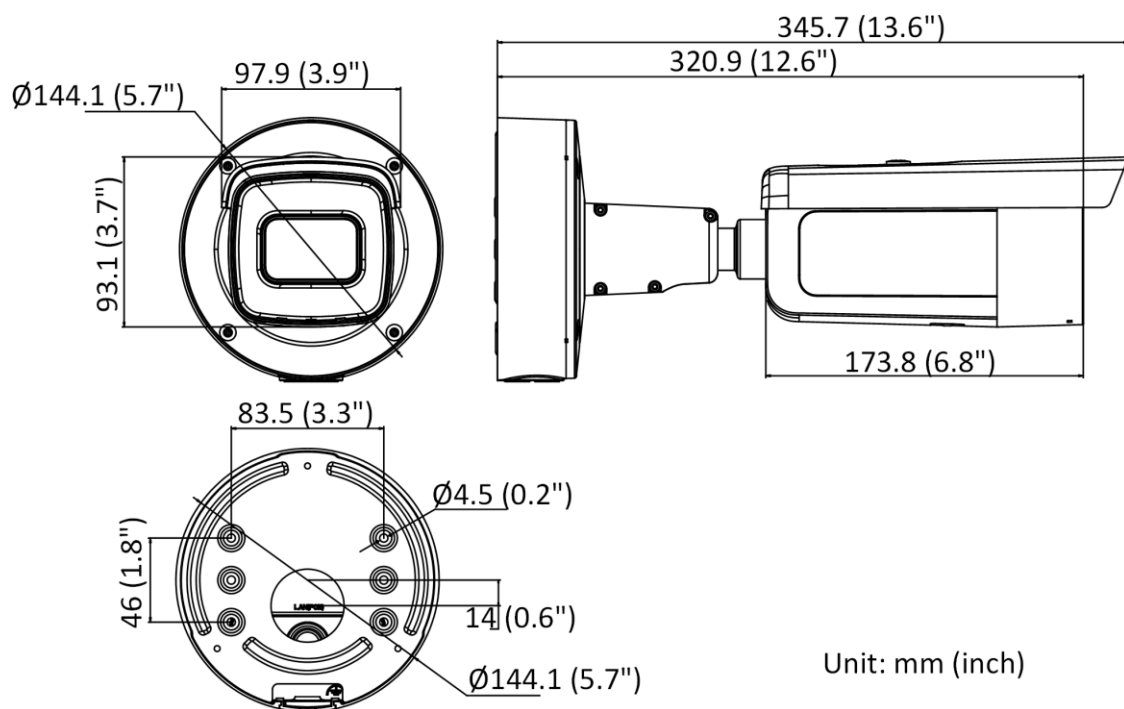

▪ **Typical Application**

Hikvision products are classified into three levels according to their anti-corrosion performance. Refer to the following description to choose for your using environment.

This model has NO SPECIFIC PROTECTION.

Level	Description
Top-level protection	Hikvision products at this level are equipped for use in areas where professional anti-corrosion protection is a must. Typical application scenarios include coastlines, docks, chemical plants, and more.
Moderate protection	Hikvision products at this level are equipped for use in areas with moderate anti-corrosion demands. Typical application scenarios include coastal areas about 2 kilometers (1.24 miles) away from coastlines, as well as areas affected by acid rain.
No specific protection	Hikvision products at this level are equipped for use in areas where no specific anti-corrosion protection is needed.

▪ **Available Model**

DS-2CD2666G2-IZSU/SL(UHK) (2.8 to 12 mm)

▪ **Dimension**