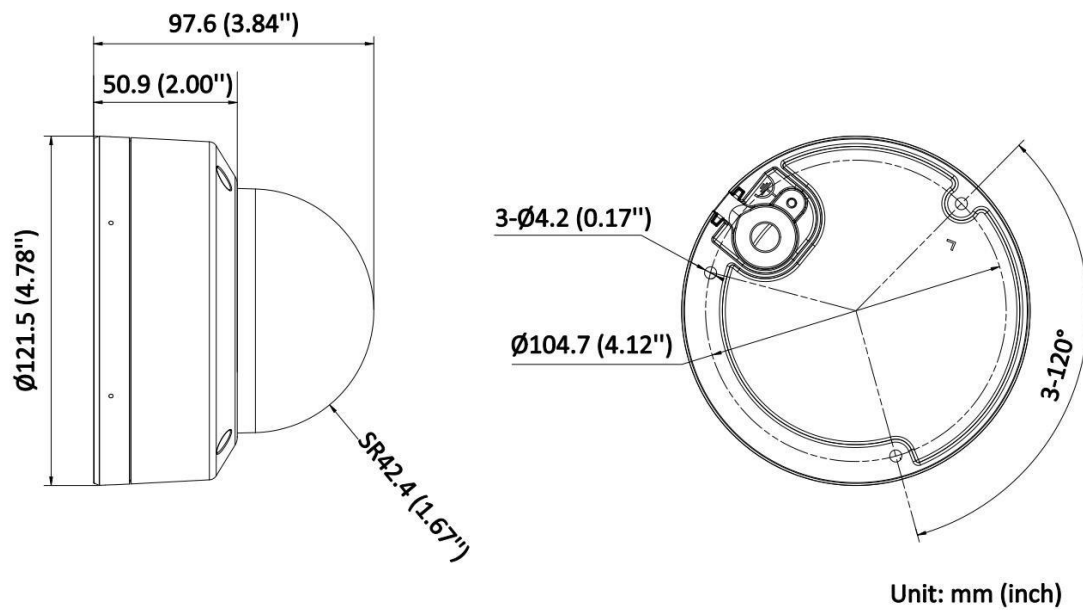

▪ **Dimension**

▪ **Accessory**

▪ **Optional**

DS-1272ZJ-120 Wall Mount	DS-1272ZJ-120B Wall Mount	DS-1271ZJ-120 Pendant Mount	DS-1275ZJ-SUS Vertical Pole Mount	DS-1276ZJ-SUS Corner Mount
DS-1280ZJ-DM46 Junction Box	DS-2210ZJ-WA-120 Pendant Mount	DS-2200ZJ-WA-120 Wall Mount	DS-2200ZJ-WAJ-120 Wall Mount	DS-2280ZJ-WA120 Junction Box

Headquarters

No.555 Qianmo Road, Binjiang District,
Hangzhou 310051, China
T +86-571-8807-5998
www.hikvision.com

Follow us on social media to get the latest product and solution information.