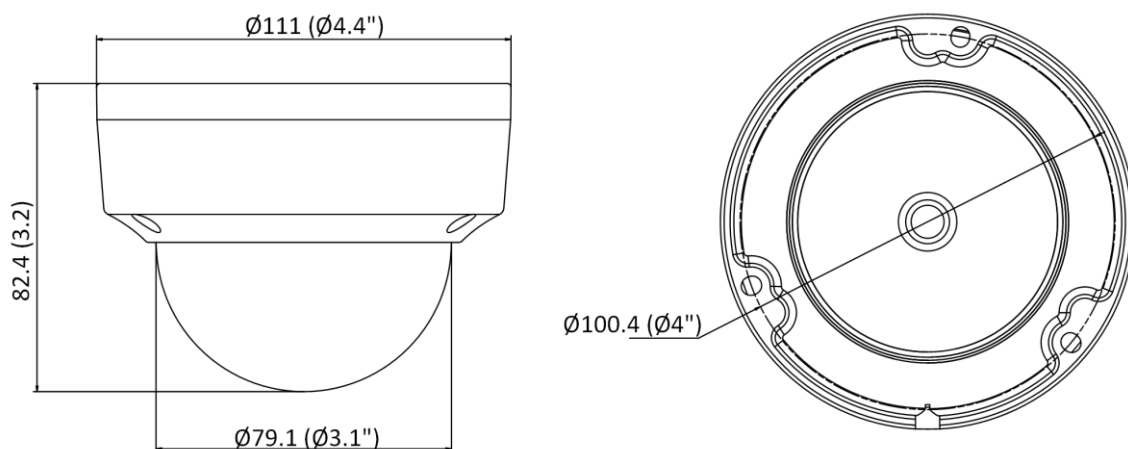

## ▪ Specification

Camera	
Image Sensor	1/2.9" progressive scan CMOS
Max. Resolution	2688 × 1520
Min. Illumination	Color: 0.01 Lux @(F2.0, AGC ON), B/W: 0 Lux with IR
Shutter Time	1/3 s to 1/100,000 s
Day & Night	IR cut filter
Angle Adjustment	Pan: 0° to 355°, tilt: 0° to 75°
Lens	
Focal Length & FOV	2.8 mm, horizontal FOV 98.0°, vertical FOV 53.1°, diagonal FOV 114.7° 4 mm, horizontal FOV 78.7°, vertical FOV 43.1°, diagonal FOV 92.3°
Lens Mount	M12
Focus	Fixed
Aperture	F2.0
Lens Type	Fixed focal lens, 2.8 and 4 mm optional
Iris Type	Fixed
Illuminator	
Supplement Light Type	IR
Supplement Light Range	Up to 30 m
IR Wavelength	850 nm
Smart Supplement Light	Yes
Video	
Main Stream	50 Hz: 20 fps (2560 × 1440) 25 fps (1920 × 1080, 1280 × 720) 60 Hz: 20 fps (2560 × 1440) 30 fps (1920 × 1080, 1280 × 720)
Sub-Stream	50 Hz: 25 fps (640 × 480, 640 × 360) 60 Hz: 30 fps (640 × 480, 640 × 360)
Video Compression	Main stream: H.265/H.264/H.264+/H.265+ Sub-stream: H.265/H.264/MJPEG
Video Bit Rate	32 Kbps to 8 Mbps
H.264 Type	Baseline Profile/Main Profile/High Profile
H.265 Type	Main Profile
Region of Interest (ROI)	1 fixed region for main stream
Network	
Protocols	TCP/IP, ICMP, HTTP, HTTPS, FTP, DHCP, DNS, DDNS, RTP, RTSP, RTCP, NTP, UPnP, SMTP, IGMP, QoS, IPv6, Bonjour, IPv4, UDP, SSL/TLS
Simultaneous Live View	Up to 6 channels
API	Open Network Video Interface, ISAPI
User/Host	Up to 32 users. 3 levels: administrator, operator and user
Client	iVMS-4200, Hik-Connect

### ▪ Available Model

DS-2CD1143G0-I/UHK(2.8mm)(T1)

DS-2CD1143G0-I/UHK(4mm)(T1)

▪ **Dimension**

Unit: mm (inch)

▪ **Accessory**

▪ **Optional**

DS-1272ZJ-110B Wall mount	DS-1258ZJ Wall mount	DS-1272ZJ-110 Wall mount	DS-1271ZJ-110 Pendant Mount	DS-1275ZJ-SUS Vertical pole mount
DS-1276ZJ-SUS Corner mount	DS-1280ZJ-DM18 Junction box	DS-1259ZJ Inclined ceiling mount	DS-1250ZJ Water-proof	DS-2280ZJ-WA110 Junction box