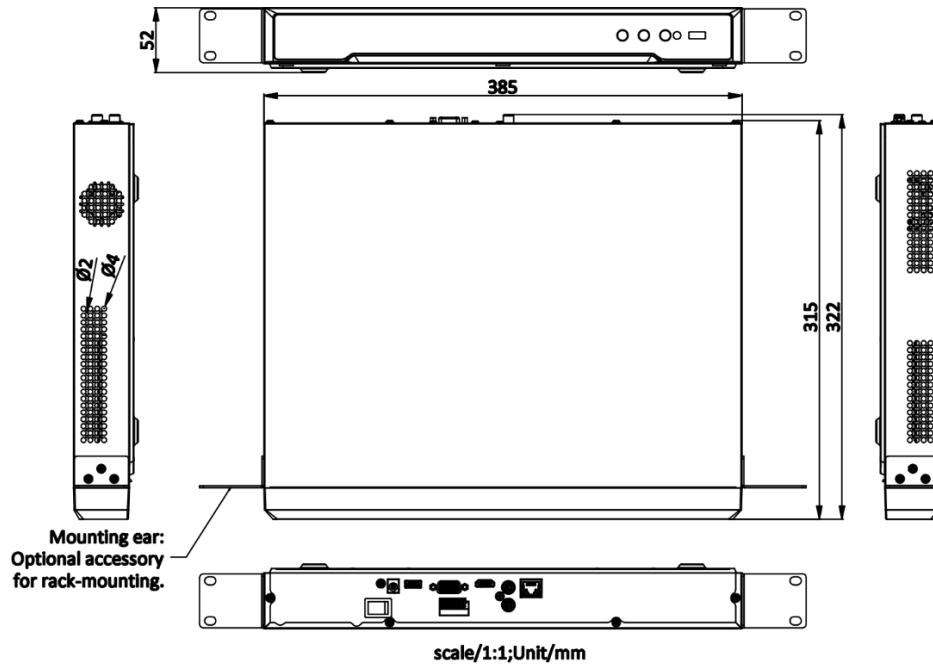

- 1 self-adaptive 10/100/1000 Mbps Ethernet interface
- Hik-Connect for easy network management

▪ Specification

Video and Audio	
IP Video Input	16-ch
Incoming Bandwidth	160 Mbps
Outgoing Bandwidth	160 Mbps
HDMI Output	4K (3840 × 2160)/30 Hz, 2K (2560 × 1440)/60 Hz, 1920 × 1080/60 Hz, 1600 × 1200/60 Hz, 1280 × 1024/60 Hz, 1280 × 720/60 Hz
VGA Output	1920 × 1080/60 Hz, 1280 × 1024/60 Hz, 1280 × 720/60 Hz
Video Output Mode	HDMI/VGA independent output
Audio Input	1-ch, RCA (2.0 Vp-p, 1 KΩ)
Audio Output	1-ch, RCA (Linear, 1 KΩ)
Two-Way Audio	1-ch, RCA (2.0 Vp-p, 1kΩ, using the audio input)
Decoding	
Decoding Format	H.265/H.265+/H.264/H.264+
Recording Resolution	12 MP/8 MP/6 MP/5 MP/4 MP/3 MP/1080p/UXGA/720p/VGA/4CIF/DCIF/2CIF/CIF/QCIF
Synchronous Playback	16-ch
Decoding Capability	1-ch@12 MP (30 fps)/2-ch@8 MP (30 fps)/4-ch@4 MP (30 fps)/8-ch@1080p (30 fps)
Stream Type	Video, Video & Audio
Audio Compression	G.711ulaw/G.711alaw/G.722/G.726
Network	
Remote Connection	128-ch
Network Protocol	TCP/IP, DHCP, IPv4, IPv6, DNS, DDNS, NTP, RTSP, SADP, SMTP, SNMP, NFS, iSCSI, ISUP, UPnP™, HTTP, HTTPS
Network Interface	1, RJ-45 10/100/1000 Mbps self-adaptive Ethernet interface
Auxiliary Interface	
SATA	2 SATA interfaces
Capacity	Up to 10 TB capacity for each HDD
USB Interface	Front panel: 1 × USB 2.0; Rear panel: 1 × USB 3.0
Alarm In/Out	4/1
General	
Power Supply	12 VDC, 3.33 A
Consumption	≤ 15 W (without HDD)
Working Temperature	-10 °C to 55 °C (14 °F to 131 °F)
Working Humidity	10 to 90 %
Dimension (W × D × H)	385 × 315 × 52 mm (15.2" × 12.4" × 2.0")
Weight	≤ 1 kg (without HDD, 2.2 lb.)

Certification	
FCC	Part 15 Subpart B, ANSI C63.4-2014
CE	EN 55032: 2015, EN 61000-3-2, EN 61000-3-3, EN 50130-4, EN 55035: 2017

Dimension

Physical Interface

No.	Description	No.	Description
1	LAN network interface	6	VGA interface
2	AUDIO OUT	7	USB interface
3	AUDIO IN	8	12 VDC power supply
4	HDMI interface	9	GND
5	Alarm in/alarm out	10	Power switch