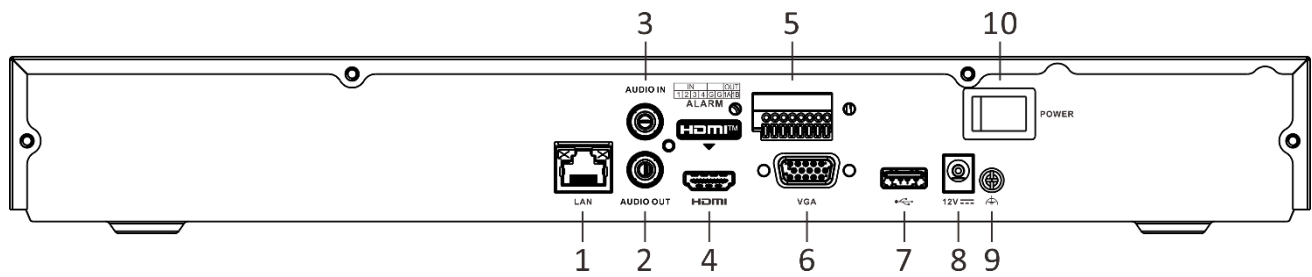

- 1 self-adaptive 10/100/1000 Mbps Ethernet interface
- Hik-Connect for easy network management

▪ Specification

Video and Audio	
IP Video Input	16-ch
Incoming Bandwidth	160 Mbps
Outgoing Bandwidth	160 Mbps
HDMI Output	4K (3840 × 2160)/30 Hz, 2K (2560 × 1440)/60 Hz, 1920 × 1080/60 Hz, 1600 × 1200/60 Hz, 1280 × 1024/60 Hz, 1280 × 720/60 Hz
VGA Output	1920 × 1080/60 Hz, 1280 × 1024/60 Hz, 1280 × 720/60 Hz
Video Output Mode	HDMI/VGA independent output
Audio Input	1-ch, RCA (2.0 Vp-p, 1 KΩ)
Audio Output	1-ch, RCA (Linear, 1 KΩ)
Two-Way Audio	1-ch, RCA (2.0 Vp-p, 1kΩ, using the audio input)
Decoding	
Decoding Format	H.265/H.265+/H.264/H.264+
Recording Resolution	12 MP/8 MP/6 MP/5 MP/4 MP/3 MP/1080p/UXGA/720p/VGA/4CIF/DCIF/2CIF/CIF/QCIF
Synchronous Playback	16-ch
Decoding Capability	1-ch@12 MP (30 fps)/2-ch@8 MP (30 fps)/4-ch@4 MP (30 fps)/8-ch@1080p (30 fps)
Stream Type	Video, Video & Audio
Audio Compression	G.711ulaw/G.711alaw/G.722/G.726
Network	
Remote Connection	128-ch
Network Protocol	TCP/IP, DHCP, IPv4, IPv6, DNS, DDNS, NTP, RTSP, SADP, SMTP, SNMP, NFS, iSCSI, ISUP, UPnP™, HTTP, HTTPS
Network Interface	1, RJ-45 10/100/1000 Mbps self-adaptive Ethernet interface
Auxiliary Interface	
SATA	2 SATA interfaces
Capacity	Up to 10 TB capacity for each HDD
USB Interface	Front panel: 1 × USB 2.0; Rear panel: 1 × USB 3.0
Alarm In/Out	4/1
General	
Power Supply	12 VDC, 3.33 A
Consumption	≤ 15 W (without HDD)
Working Temperature	-10 °C to 55 °C (14 °F to 131 °F)
Working Humidity	10 to 90 %
Dimension (W × D × H)	385 × 315 × 52 mm (15.2" × 12.4" × 2.0")
Weight	≤ 1 kg (without HDD, 2.2 lb.)

Certification	
FCC	Part 15 Subpart B, ANSI C63.4-2014
CE	EN 55032: 2015, EN 61000-3-2, EN 61000-3-3, EN 50130-4, EN 55035: 2017

Dimension

Physical Interface

No.	Description	No.	Description
1	LAN network interface	6	VGA interface
2	AUDIO OUT	7	USB interface
3	AUDIO IN	8	12 VDC power supply
4	HDMI interface	9	GND
5	Alarm in/alarm out	10	Power switch