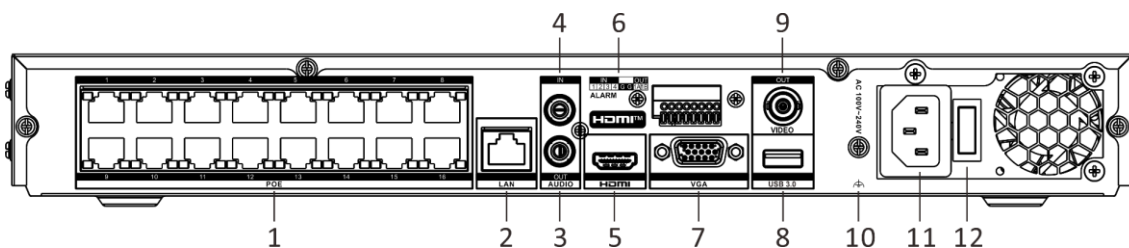

Physical Interface

No.	Description	No.	Description
1	Network interfaces with PoE function	7	VGA output
2	LAN interface	8	USB 3.0 interface
3	Audio out	9	CVBS video output
4	Audio in	10	GND
5	HDMI interface	11	100 to 240 VAC power supply
6	Alarm in and alarm out	12	Power switch

Available Model

DS-7616NI-M2/16PUHK

Headquarters

No.555 Qianmo Road, Binjiang District,
Hangzhou 310051, China
T +86-571-8807-5998
www.hikvision.com

Follow us on social media to get the latest product and solution information.