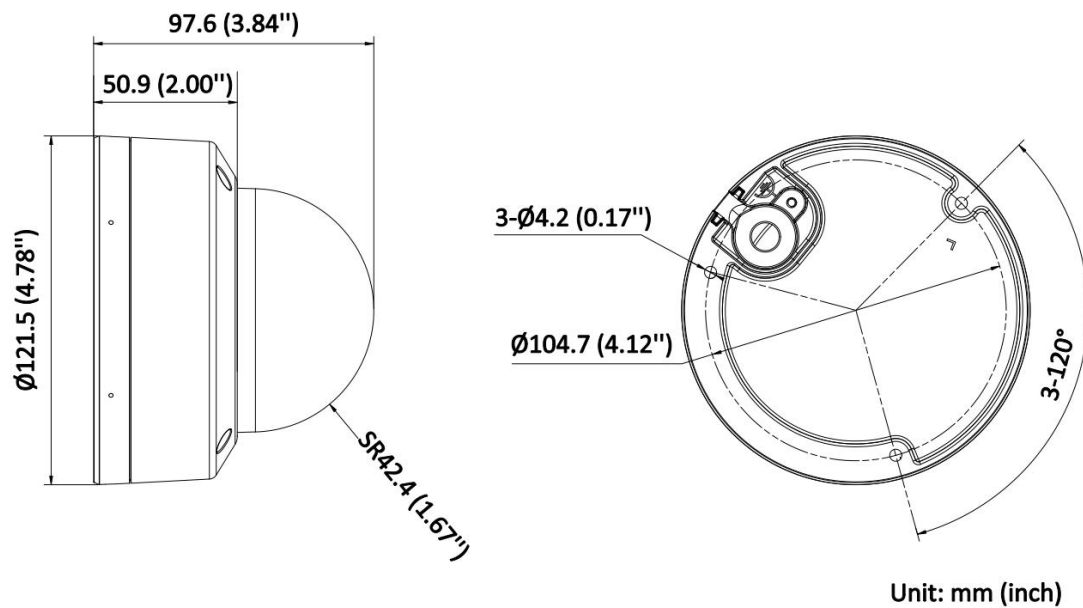

▪ **Dimension**

▪ **Accessory**

▪ **Optional**

DS-1272ZJ-120 Wall Mount	DS-1272ZJ-120B Wall Mount	DS-1271ZJ-120 Pendant Mount	DS-1275ZJ-SUS Vertical Pole Mount	DS-1276ZJ-SUS Corner Mount
DS-1280ZJ-DM46 Junction Box	DS-2210ZJ-WA-120 Pendant Mount	DS-2200ZJ-WA-120 Wall Mount	DS-2200ZJ-WAJ-120 Wall Mount	DS-2280ZJ-WA120 Junction Box

Headquarters

No.555 Qianmo Road, Binjiang District,
Hangzhou 310051, China
T +86-571-8807-5998
www.hikvision.com

Follow us on social media to get the latest product and solution information.