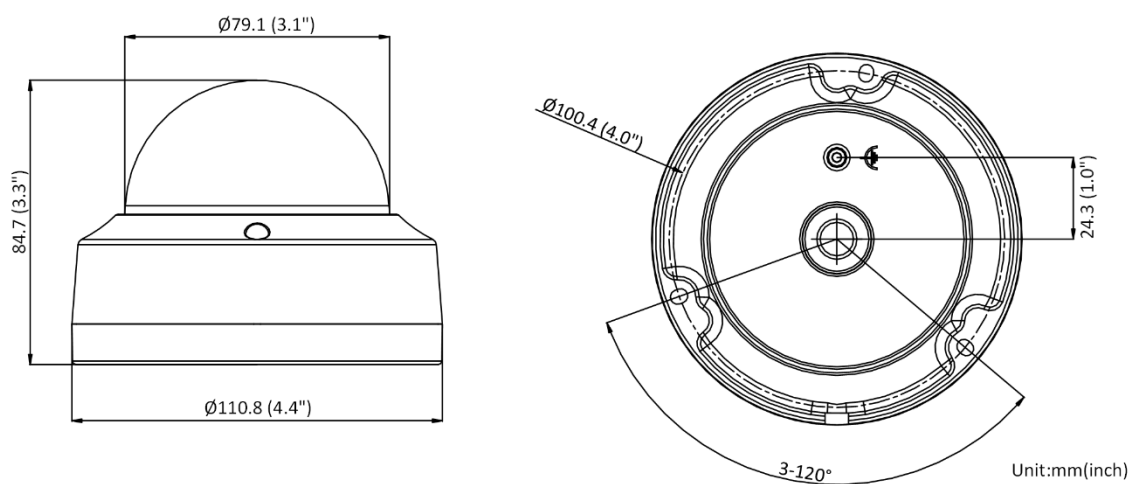

Environment	CE-RoHS (2011/65/EU); WEEE (2012/19/EU); Reach (Regulation (EC) No 1907/2006)
Protection	IP67 (IEC 60529-2013); IK10 (IEC 62262: 2002)

▪ **Available Model**

DS-2CD3151G0-I(2.8mm)(C)

DS-2CD3151G0-I(4mm)(C)

▪ **Dimension**