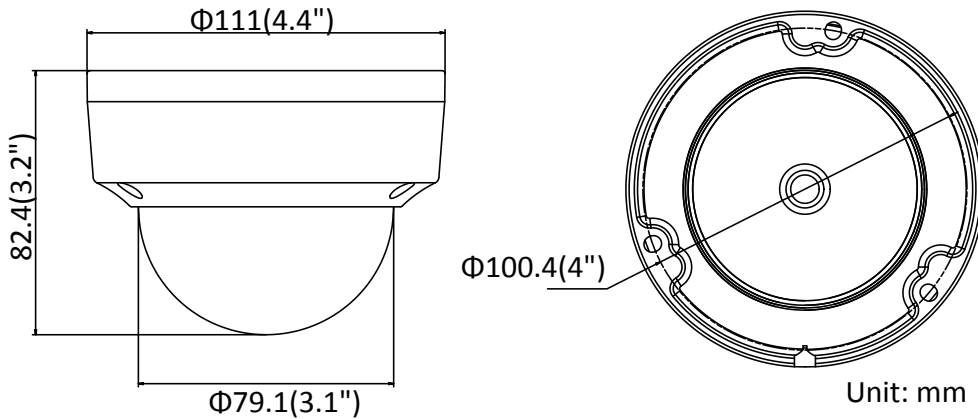

Dimensions

Accessories

Distributed by