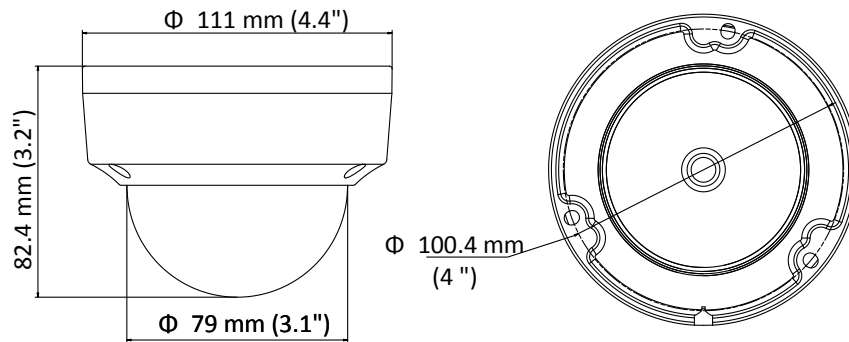

Dimension

Accessories

Distributed by

HIKVISION®

Headquarters

No.555 Qianmo Road, Binjiang District,
Hangzhou 310051, China
T +86-571-8807-5998
overseasbusiness@hikvision.com

Hikvision USA
T +1-909-895-0400
sales.usa@hikvision.com

Hikvision Italy
T +39-0438-6902
info.it@hikvision.com

Hikvision Singapore
T +65-6684-4718
sg@hikvision.com

Hikvision Africa
T +27 (10) 0351172
sale.africa@hikvision.com

Hikvision Europe
T +31-23-55-42-770
info.eu@hikvision.com

Hikvision France
T +33(0)1-85-330-450
info.fr@hikvision.com

Hikvision Oceania
T +61-2-8599-4233
salesau@hikvision.com

Hikvision Hong Kong
T +852-2151-1761

Hikvision Middle East
T +971-4-8816086
salesme@hikvision.com

Hikvision Spain
T +34-91-737-16-55
info.es@hikvision.com

Hikvision Canada
T +1-909-895-0400
sales.usa@hikvision.com

Hikvision Russia
T +7-495-669-67-99
saleru@hikvision.com

Hikvision Poland
T +48-22-460-01-50
poland@hikvision.com

Hikvision Korea
T +82-31-731-8841
sales.korea@hikvision.com

Hikvision India
T +91-22-28469900
sales@pramahikvision.com

Hikvision UK
T +01628-902140
support.uk@hikvision.com

Hikvision Brazil
T +55 11 3318-0050
Latam.support@hikvision.com