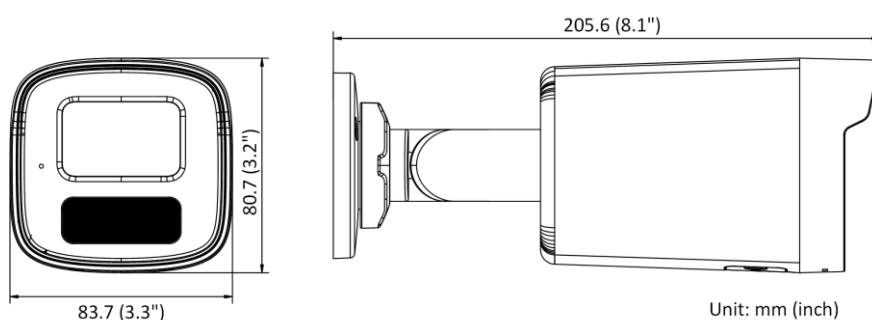

▪ Typical Application

Hikvision products are classified into three levels according to their anti-corrosion performance. Refer to the following description to choose for your using environment.

This model has NO SPECIFIC PROTECTION.

Level	Description
Top-level protection	Hikvision products at this level are equipped for use in areas where professional anti-corrosion protection is a must. Typical application scenarios include coastlines, docks, chemical plants, and more.
Moderate protection	Hikvision products at this level are equipped for use in areas with moderate anti-corrosion demands. Typical application scenarios include coastal areas about 2 kilometers (1.24 miles) away from coastlines, as well as areas affected by acid rain.
No specific protection	Hikvision products at this level are equipped for use in areas where no specific anti-corrosion protection is needed.

▪ Available Model

DS-2CD3T47G2E-LUF(4mm)

DS-2CD3T47G2E-LUF(6mm)

▪ Dimension