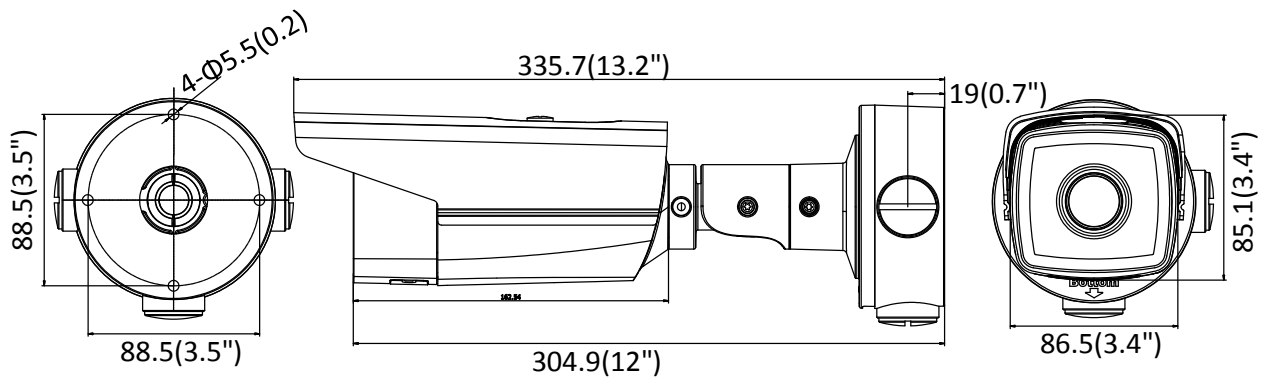

DS-2CD3T43G0-4IS (2.8/4/6/8 mm)

Dimensions

Unit:mm (inch)

Accessories

Distributed by