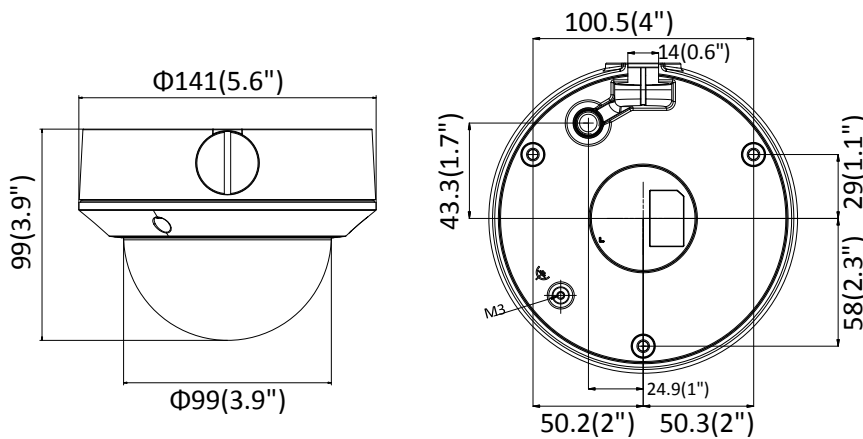

Network Storage	Support MicroSD/SDHC/SDXC card (128G), local storage and NAS (NFS,SMB/CIFS), ANR
Alarm Trigger	Motion detection, video tampering, network disconnected, IP address conflict, illegal login, HDD error, HDD full
Protocols	TCP/IP, ICMP, HTTP, HTTPS, FTP, DHCP, DNS, DDNS, RTP, RTSP, RTCP, PPPoE, NTP, UPnP, SMTP, SNMP, IGMP, QoS, IPv6, UDP, Bonjour, 802.1x
General Function	One-key reset, heartbeat, mirror, password protection, privacy mask, watermark, IP address filter
Firmware Version	V5.5.52
API	ONVIF(PROFILE S,PROFILE G), ISAPI
Simultaneous Live View	Up to 6 channels
User/Host	Up to 32 users 3 levels: Administrator, Operator and User
Client	iVMS-4200, Hik-Connect, iVMS-5200, iVMS-4500
Web Browser	IE8+, Chrome 31.0-44, Firefox 30.0-51, Safari 8.0+
Interface	
Communication Interface	1 RJ45 10M/100M self-adaptive Ethernet port
On-board storage	Built-in Micro SD/SDHC/SDXC slot, up to 128G
Video Out (Without -Z Model)	1 Vp-p Composite Output(75Ω/BNC)
Reset Button	Yes
General	
Operating Conditions	-30 °C to +60 °C (-22 °F to +140 °F), Humidity 95% or less (non-condensing)
Power Supply	12 VDC ± 25% PoE: 802.3af, class 3
Power Consumption and Current	With -Z model: 12 VDC, 0.8 A, max. 10 W PoE (802.3af, 36 to 57 V), 0.4 A to 0.2 A, max. 12 W Without -Z model: 12 VDC, 0.5 A, max. 6 W PoE (802.3af, 36 to 57 V), 0.3 A to 0.1 A, max. 8 W
Protection Level	IP67, IK10
Material	Bubble: plastic, front cover & bottom base: metal
Dimensions	Camera: Φ141 mm × 99 mm (5.6" × 3.9") With package: 140 mm × 140 mm × 154 mm (5.5" × 5.5" × 6.1")
Weight	Camera: approx. 800 g (1.8 lb.) With package: approx. 1050 g (2.3 lb.)

Available Models:

DS-2CD3751G0-I (2.7 to 13.5 mm), DS-2CD3751G0-IZ (2.7 to 13.5 mm)

Dimensions

Unit: mm(inch)

Accessories

DS-1271ZJ-135
Pendant Mount

DS-1273ZJ-135
Wall Mount

DS-1273ZJ-135B
Wall mount
with junction box