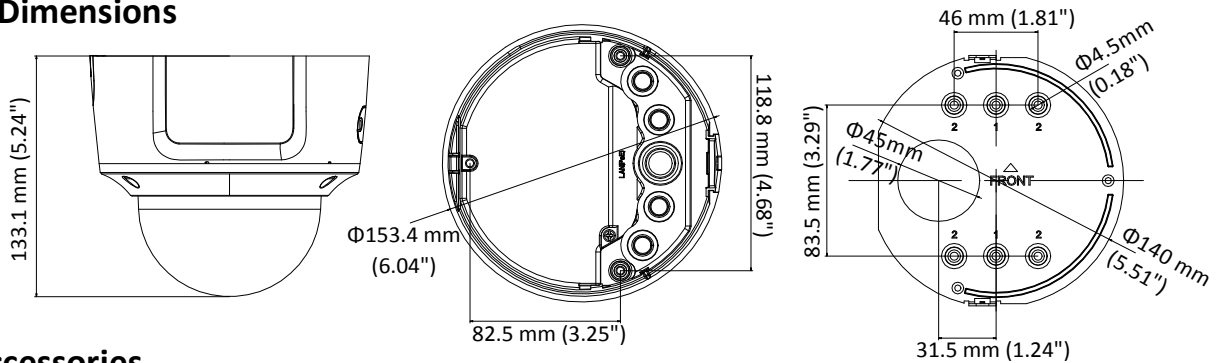

Specifications

Camera	
Image Sensor	1/2.8" Progressive Scan CMOS
Min. Illumination	Color: 0.005 Lux @ (F1.2, AGC ON), 0 Lux with IR Color: 0.0068 Lux @ (F1.4, AGC ON), 0 Lux with IR
Shutter Speed	1/3 s to 1/100,000 s
Slow Shutter	Yes
Day & Night	IR Cut Filter
Digital Noise Reduction	3D DNR
WDR	120dB
3-Axis Adjustment	Pan: 0° to 355°, tilt: 0° to 75°, rotate: 0° to 355°
Lens	
Focal length	2.7 to 13.5 mm
Aperture	F1.4
Focus	Auto
FOV	Horizontal field of view: 107° to 33° Vertical field of view: 57° to 19° Diagonal field of view: 129° to 37.5°
Lens Mount	Φ14
IR	
IR Range	Up to 40 m
Wavelength	850nm
Compression Standard	
Video Compression	Main stream: H.265/H.264 Sub stream: H.265/H.264/MJPEG Third stream: H.265/H.264
H.264 Type	Main Profile/High Profile
H.264+	Main stream supports
H.265 Type	Main Profile
H.265+	Main stream supports
Video Bit Rate	32 Kbps to 16 Mbps
Audio Compression	G722.1/G711/G726/MP2L2/PCM
Audio Bit Rate	64Kbps(G.711)/16Kbps(G.722.1)/16Kbps(G.726)/32-192Kbps(MP2L2)
Smart Feature-set	
Behavior Analysis	Line crossing detection, intrusion detection, unattended baggage detection, object removal detection
Exception Detection	Scene change detection, audio exception detection
Face Detection	Yes
Region of Interest	Support 1 fixed region for main stream and sub stream
Image	
Max. Resolution	1920 × 1080
Main Stream	50Hz: 50fps (1920 × 1080, 1280 × 960, 1280×720) 60Hz: 60fps (1920 × 1080, 1280 × 960, 1280×720)
Sub Stream	50Hz: 25fps (640 × 480, 640 × 360, 320 × 240) 60Hz: 30fps (640 × 480, 640 × 360, 320 × 240)

Available Model:

DS-2CD3725G0-IZS (2.7 to 13.5 mm)

Dimensions

Accessories

DS-1471ZJ-155
Pendant Mount

DS-1473ZJ-155
Wall Mount

DS-1475ZJ-SUS
Vertical Pole Mount

DS-1476ZJ-SUS
Corner Mount