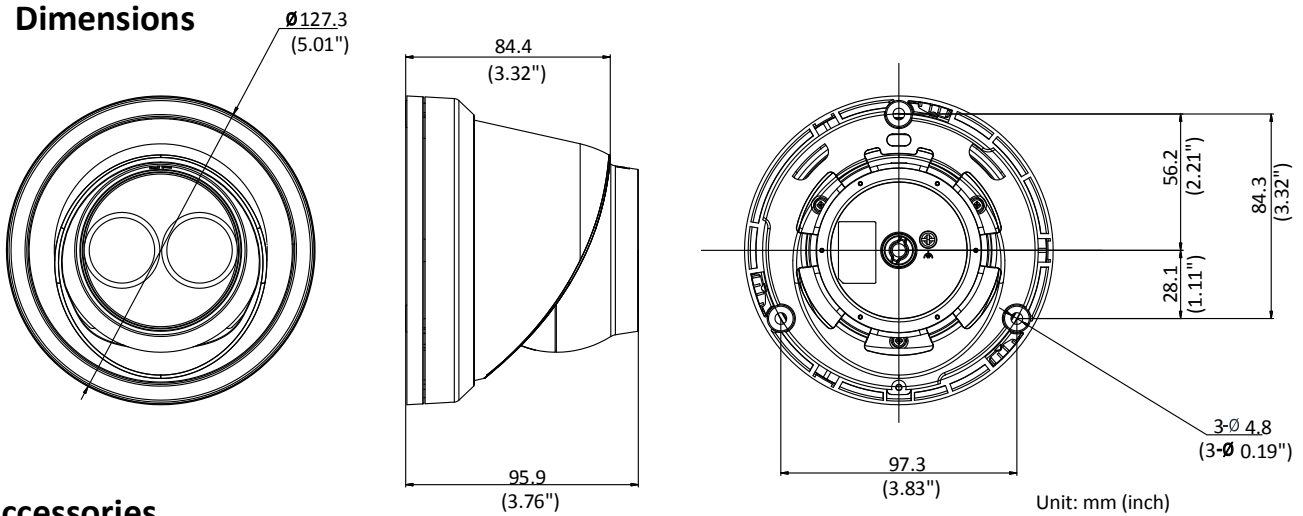

Dimensions

Unit: mm (inch)

Accessories

Distributed by

HIKVISION®

Headquarters

No.555 Qianmo Road, Binjiang District,
Hangzhou 310051, China
T +86-571-8807-5998
overseasbusiness@hikvision.com

Hikvision USA
T +1-909-895-0400
sales.usa@hikvision.com

Hikvision Australia
T +61-2-8599-4233
salesau@hikvision.com

Hikvision India
T +91-22-28469900
sales@pramahikvision.com

Hikvision Canada
T +1-866-200-6690
sales.canada@hikvision.com

Hikvision Thailand
T +662-275-9949
sales.thailand@hikvision.com

Hikvision Europe
T +31-23-5542770
sales.eu@hikvision.com

Hikvision Italy
T +39-0438-6902
info.it@hikvision.com

Hikvision Brazil
T +55 11 3318-0050
Latam.support@hikvision.com

Hikvision Turkey
T +90 [216]521 7070- 7074
sales.tr@hikvision.com

Hikvision Malaysia
T +601-7652-2413
sales.my@hikvision.com

Hikvision UK & Ireland
T +01628-902140
sales.uk@hikvision.com

Hikvision South Africa
Tel: +27 [10] 0351172
sale.africa@hikvision.com

Hikvision France
T +33[0]1-85-330-450
info.fr@hikvision.com

Hikvision Kazakhstan
T +7-727-9730667
nikia.panfilov@hikvision.ru

Hikvision Vietnam
T +84-974270888
sales.vt@hikvision.com

Hikvision UAE
T +971-4-4432090
salesme@hikvision.com

Hikvision Singapore
T +65-6684-4718
sg@hikvision.com

Hikvision Spain
T +34-91-737-16-55
info.es@hikvision.com

Hikvision Tashkent
T +99-87-1238-9438
uzb@hikvision.ru

Hikvision Hong Kong
T +852-2151-1761
info.hk@hikvision.com

Hikvision Russia
T +7-495-669-67-99
saleru@hikvision.com

Hikvision Korea
T +82-[0]31-731-8817
sales.korea@hikvision.com

Hikvision Poland
T +48-22-460-01-50
info.pl@hikvision.com

Hikvision Indonesia
T +62-21-2933759
Sales.Indonesia@hikvision.com

Hikvision Colombia
sales.colombia@hikvision.com