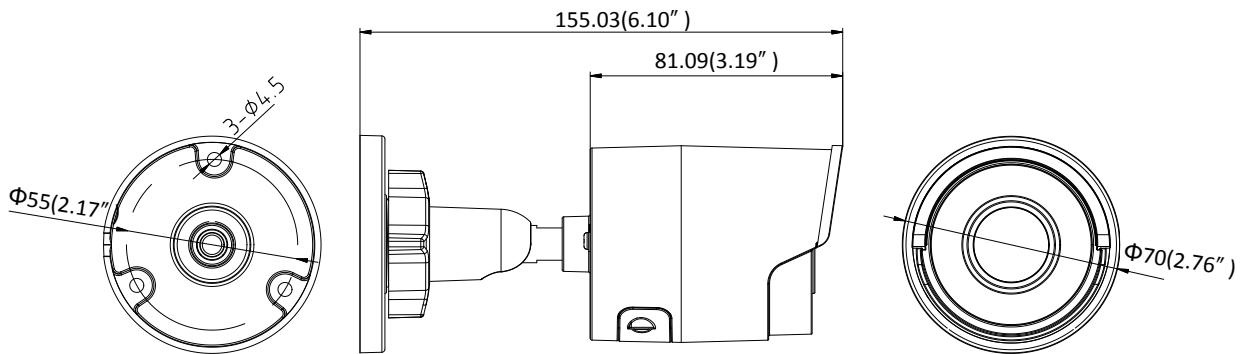

Dimensions