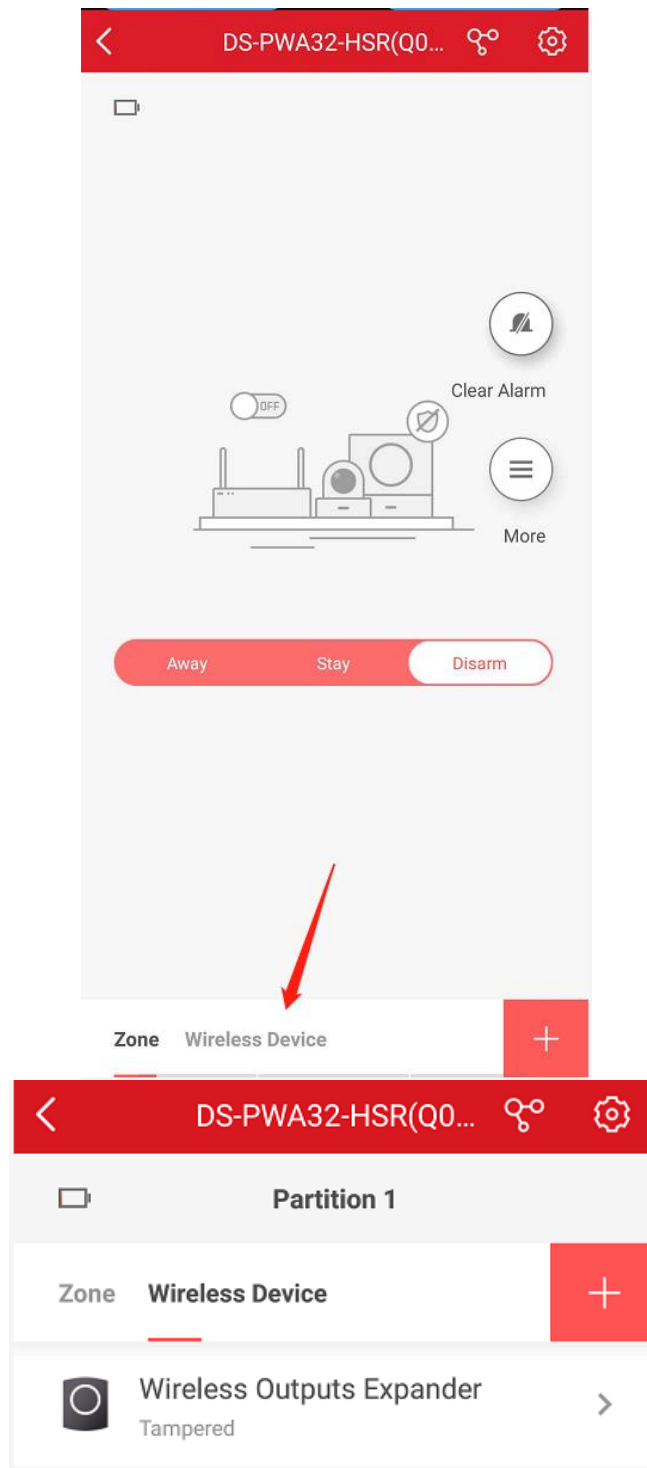

Title:	DS-PWA32 How to Add Wireless output Expander and Configure	Version:	v1.0	Date:	05/05/2019
Product:	AX Series Wireless Security Control Panel			Page:	2 of 5

2. Configure Wireless output Expander.

1) Open Hik-connect--- Device, Click Wireless Device