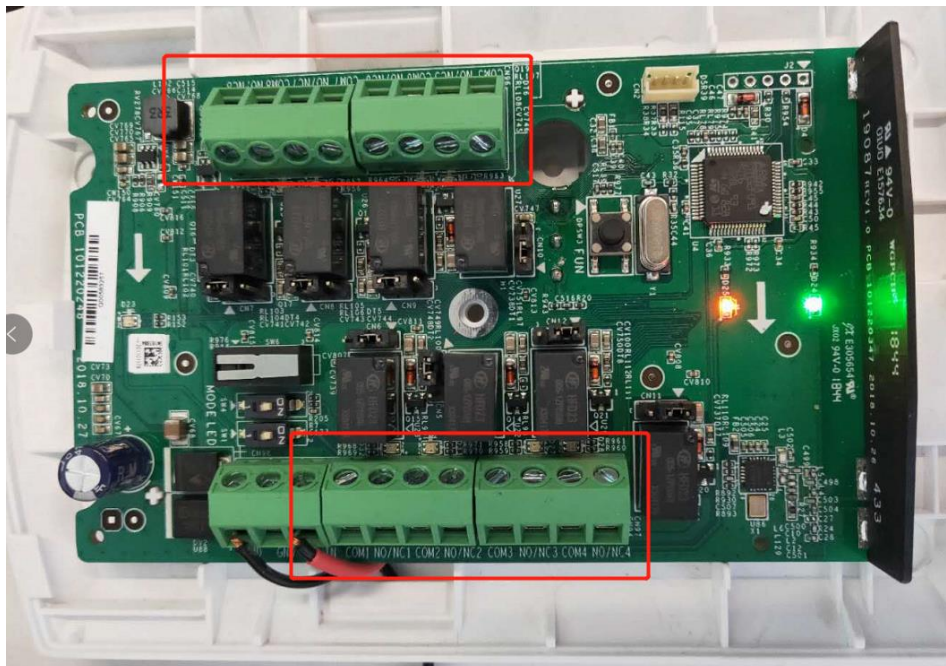

Title:	DS-PWA32 How to Add Wireless output Expander and Configure	Version:	v1.0	Date:	05/05/2019
Product:	AX Series Wireless Security Control Panel			Page:	4 of 5

3) Link the relay to Alarm/Away Arming/Disarming/Manual Event, and you can configure output delay time from 5s~600s.

4) Connect Wire and route cables.