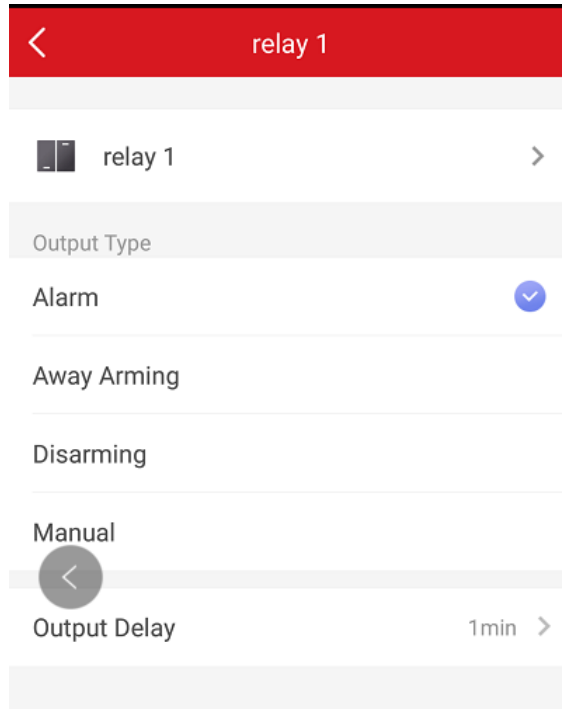

Title:	DS-PWA32 How to Add Wireless output Expander and Configure	Version:	v1.0	Date:	05/05/2019
Product:	AX Series Wireless Security Control Panel			Page:	4 of 5

3) Link the relay to Alarm/Away Arming/Disarming/Manual Event, and you can configure output delay time from 5s~600s.

4) Connect Wire and route cables.