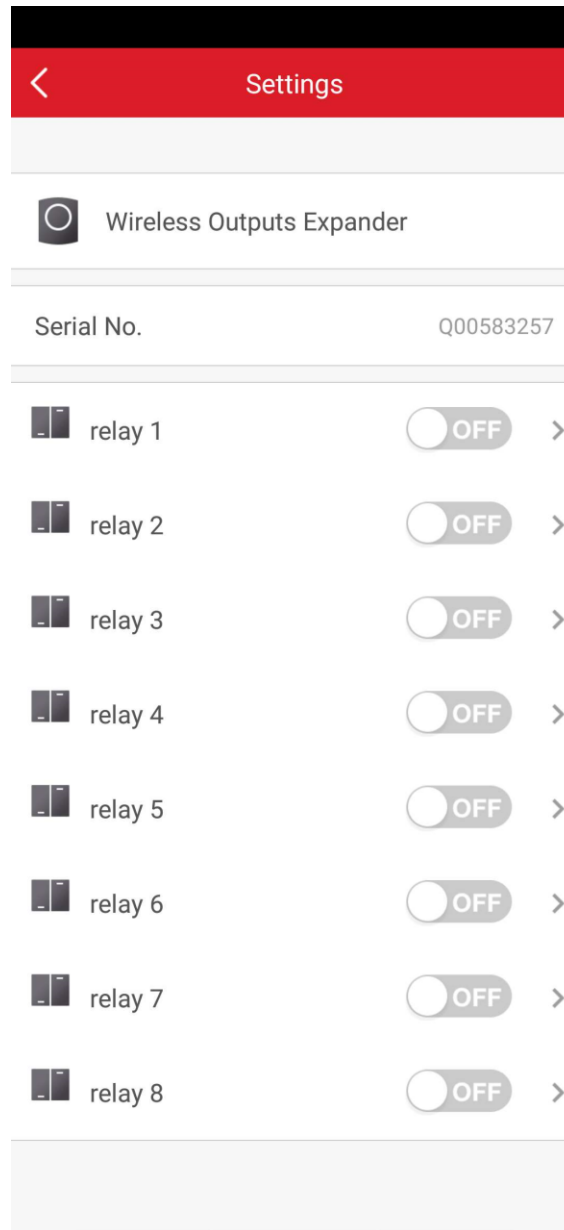

Title:	DS-PWA32 How to Add Wireless output Expander and Configure	Version:	v1.0	Date:	05/05/2019
Product:	AX Series Wireless Security Control Panel			Page:	3 of 5

2) Select **Wireless Outputs Expander---Relay 1**, default Manual, you can open or close by manual.