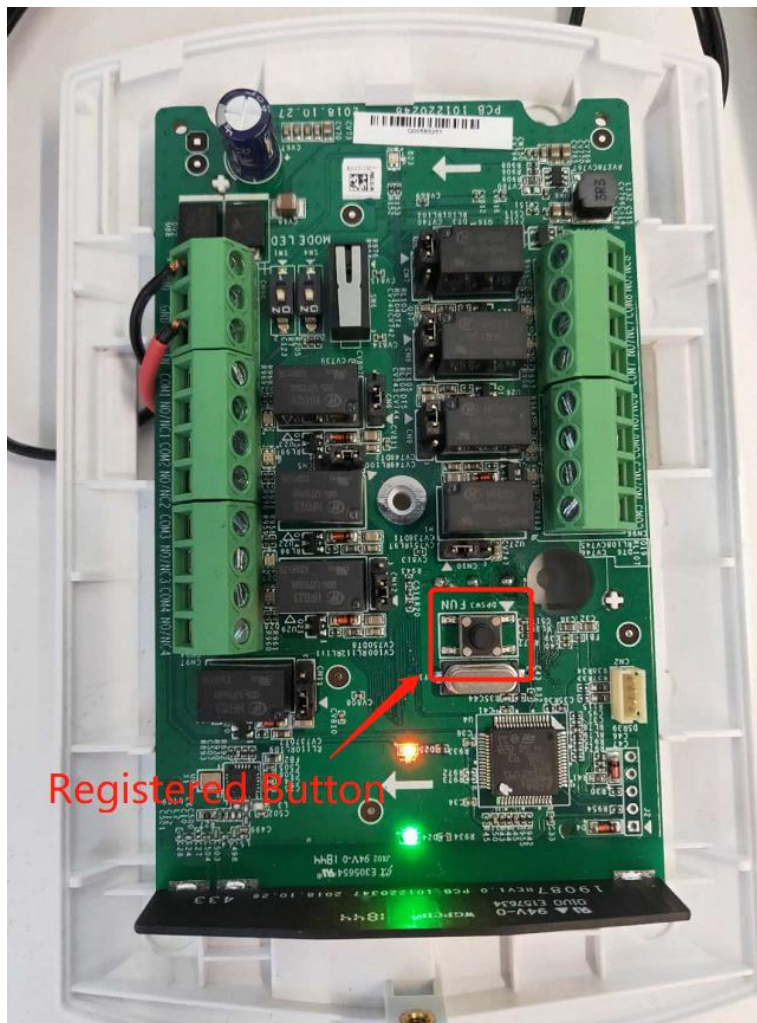

<b>Title:</b>	DS-PWA32 How to Add Wireless output Expander and Configure	<b>Version:</b>	v1.0	<b>Date:</b>	05/05/2019
<b>Product:</b>	AX Series Wireless Security Control Panel			<b>Page:</b>	1 of 5

## Preparation

1. AX Series Wireless Security Control Panel, V1.0.2 or above
2. Wireless output Expander DS-PM-WO2 or DS-PM-WO8

### 1. Add by Panel function button.

- 1) Click the function button of the Hub, enter **Adding Detector Mode**.
- 2) Press the registration key once and add the expander according to the voice prompt.

© Hangzhou Hikvision Digital Technology Co., Ltd. All Rights Reserved.