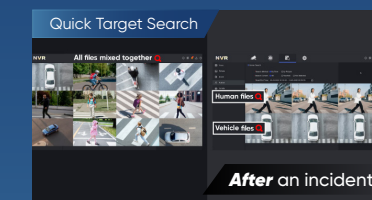

2/ AI-powered, full-time protection

AI Classified Object Detection with high accuracy

Visual and Audible Alerts keep protection proactive

Super Easy Retrieval of all relevant details

3/ Flexible lighting, easy deployment