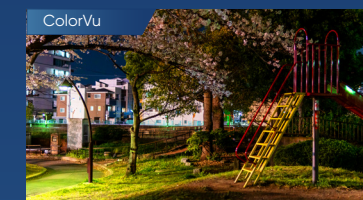

Turbo HD

IP

1/ Industry-leading image performance

With these cameras, every detail is in **Sharper Focus**, whether shot in color or black & white

Best-in-class nighttime imaging delivers **Truer Color** in challenging light conditions