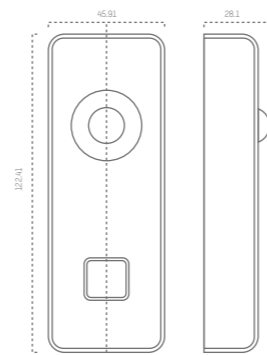

A FISH-EYE LENS WIDENS THE FIELD OF VIEW.

With an amazing 180-degree horizontal viewing angle, and up to 96-degree vertical viewing angle, you will be happily surprised with the view. Users easily see who is at the door, check for delivered packages, and enjoy that peace of mind that comes with visual power. A single fish-eye lens does the work of several cameras at once in a discreet, intelligent, and compact design.