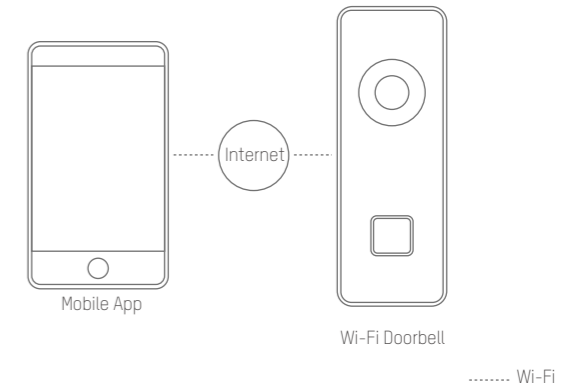

COMMON APPLICATIONS

The advanced technology Wi-Fi Doorbell System from Hikvision is easy to install and set up. Use the main electrical wiring common to electrically powered doorbells to power the Wi-Fi Doorbell. The mobile app from Hikvision is free to download and available for both Mac IOS and Android devices. The system gets up and running in almost no time at all!