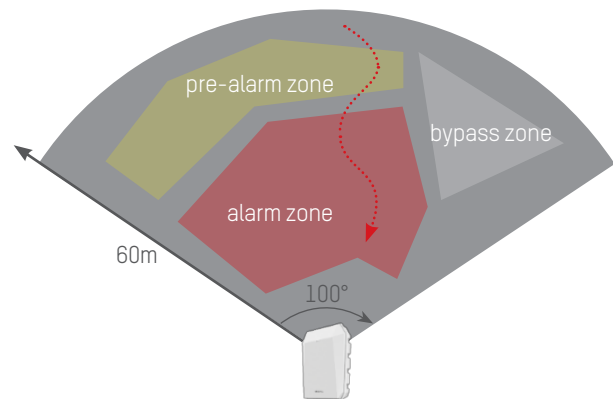

HIGH RELIABILITY

Because the radar accuracy is not affected by weather, it complements the traditional CCTV system well under conditions, such as rain, snow, or dense fog.

Sandstorm

Fog

IP67

IK09

-40°C - 65°C

ACCURATE DETECTION AND COMPREHENSIVE TRACKING

Using digital beam forming technology and intelligent analysis algorithm, the Hikvision radar pinpoints the exact position and provides direction, motion trail, and velocity of potential intruders.

SPECIFICATIONS

Model		DS-PR1-60
Basic parameters	Modulation	Frequency Modulated Continuous Wave
	Detection range	60 m
	Horizontal angle	100°
	Range measurement accuracy	± 0.75 m
	Velocity measurement accuracy	± 0.1 m/s
	Angle measurement accuracy	± 1°
	Velocity range	- 8.7 to + 8.7 m/s
	Coverage	3000 m ² (32275.2 ft ²)
	Max. target number	32
	Frequency	24 GHz
	Transmission power	< 20 dBm (100mW)
Alarm input	Zone	8
Alarm output	Relay output NO/NC	3-channel: 0.5 A/125 VAC, breakdown voltage: 1 KV 1-channel: 10 A/240 VAC, breakdown voltage: 2.5 KV
Communication protocol	Network protocol	HTTP, DNS, NTP, TCP, UDP, DHCP, ARP,SSH
Interface	Network interface	1 RJ45 10M/100M self-adaptive, PoE
	Power interface	802.3at standard PoE or 12 VDC
	Resetbutton	1
General	Operation temperature	-40 °C to 65 °C (-40 °F to 149 °F)
	Operation humidity	10% to 90%
	Dimension (W × H × D)	206 mm × 228 mm × 61 mm (8.11" × 8.98" × 2.40")
	Consumption	< 10 W
	Protection level	IP 67, IK 09
	Weight	1.84 kg (4.06 lb)
	Color	White
Installation	Installation	Installation height: 1.2 m to 4 m (4.72" to 15.7") (Recommended: 2.5 m (9.84"))