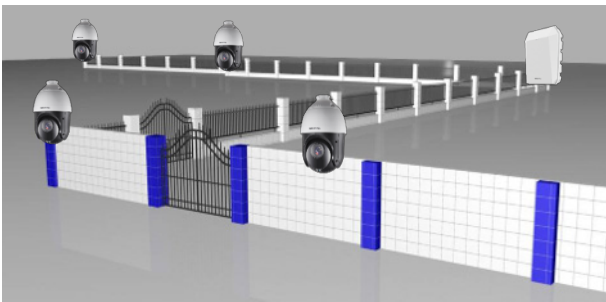

POWERFUL RADAR NOW AT YOUR SERVICE

SUPERB LINKAGE WITH PTZ DOME CAMERAS

- One Hikvision Radar can link up to 4 PTZ dome cameras at the same time so that it can track multiple targets well.
- Radar and PTZ can be installed in the same position or different positions, making it more flexible to set up a combined system.

HIGH RELIABILITY

Because the radar accuracy is not affected by weather, it complements the traditional CCTV system well under conditions, such as rain, snow, or dense fog.

Sandstorm

Fog

IP67

IK09

-40°C - 65°C

ACCURATE DETECTION AND COMPREHENSIVE TRACKING

Using digital beam forming technology and intelligent analysis algorithm, the Hikvision radar pinpoints the exact position and provides direction, motion trail, and velocity of potential intruders.