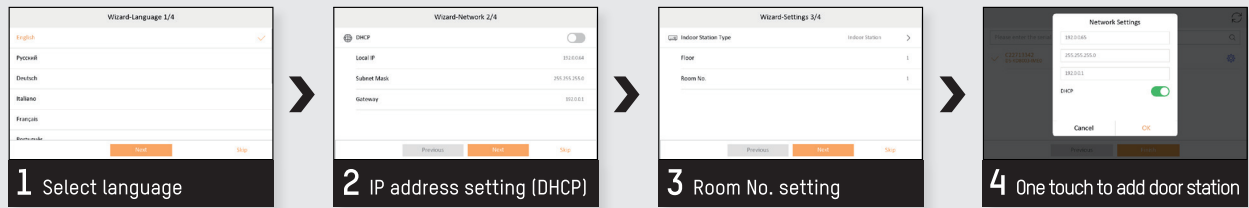

Mobile
App

TF Card
16 GB

DS-KIS602

Download the Hik-Connect
mobile App using this QR code

PRODUCT HIGHLIGHTS

4-STEP CONFIGURATION INSTRUCTION

EXCELLENT IMAGE QUALITY

2 MP fisheye camera with 180° view angle, WDR, and Night Vision

MOBILE APP CONTROL

Receive calls, unlock doors, and receive alarm notifications

CCTV INTEGRATION

Live feed IP camera on indoor station which also records video to a DVR or NVR

TWO LOCK CONTROL

Gate and driveway access controls