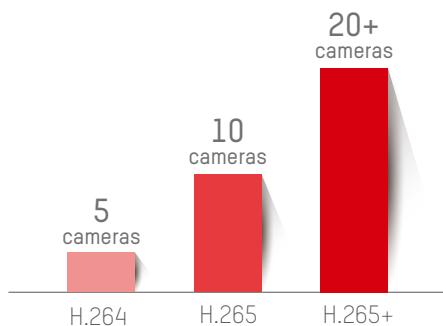

** Note: only for DS-2DF8250I5X-AEL(W), DS-2DF8250I8X-AEL(W)*

4 SUPER ZOOM

1x

6x

Zoom lens with unconventionally large focal length factors

Up to 50x optical zoom

** Note: only for DS-2DF8250I5X-AEL(W), DS-2DF8250I8X-AEL(W)*

27x

50x

5 4K

8 MP ultra-high definition

6 H.265+ CODEC

Most Efficient Use of Bandwidth

How many 2 MP cameras can be carried by a 20 Mbps broadband network?

20 Mbps broadband network

Most Efficient Use of Storage

How long can 5 TB of storage space last for eight 2 MP cameras?

Eight 2 MP cameras
 5 TB of storage

7 EMBEDDED DEEP LEARNING ALGORITHM

False Alarm Filter and Auto-Tracking 2.0