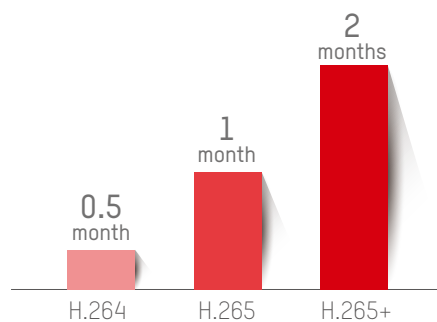

Most Efficient Use of Storage

How long can 5 TB of storage space last for eight 2 MP cameras?

Eight 2 MP cameras
5 TB of storage