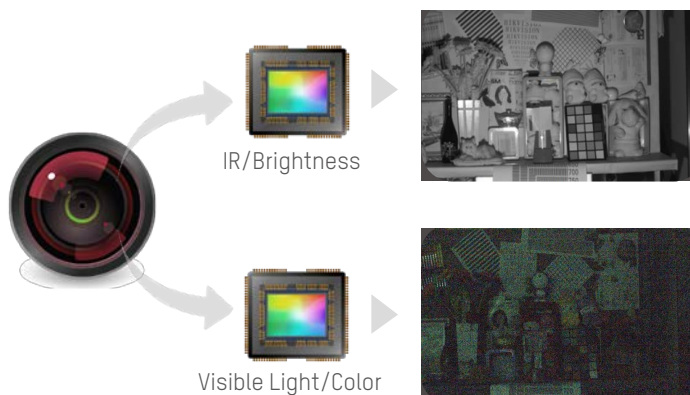

- Higher brightness
- Better color fidelity
- Sharper edge
- Less noise and blur

**Note: only for DS-2DF8225IH-AEL(W) and DS-2DF8225I5H-AEL(W)*

Revolutionary Dual-Sensor Design

One sensor captures black and white images while the other captures color images. The two images then merge into one with full color and sufficient brightness.