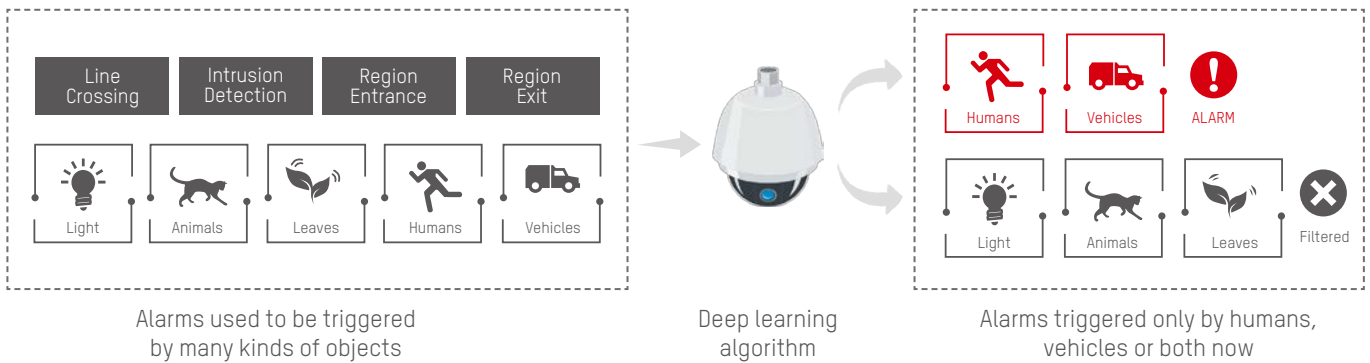

Most Efficient Use of Storage

How long can 5 TB of storage space last for eight 2 MP cameras?

Eight 2 MP cameras
 5 TB of storage

7 EMBEDDED DEEP LEARNING ALGORITHM

False Alarm Filter and Auto-Tracking 2.0

Deep learning algorithm filters out false alarms caused by non-target objects such as animals, leaves and light changes, greatly improving the accuracy of false alarm filter and auto-tracking.

APPLICATION SCENARIOS

Squares

Harbors

Cities

Stadiums

Intersections

Airports

Schools

Parking lots